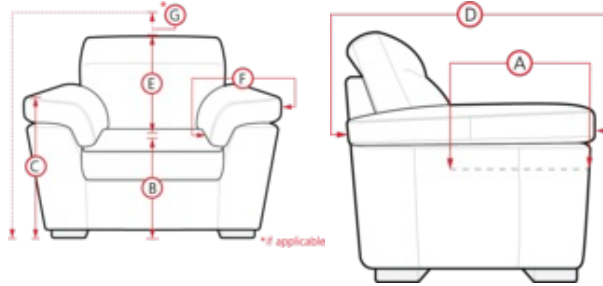

FEATURE IMAGE (shown)
CONFIGURATION C7
07 LHF Loveseat
09 Corner Curve
08 RHF Loveseat

77504 BLANCO

- A. Seat Depth: 19.7 in / 50.0 cm
- C. Arm Height: 25.2 in / 64.0 cm
- E. Seat Back Height: 18.9 in / 48.0 cm
- G. Headrest Extension: N/A

89 RHF Chair
88 LHF Chair
32 x 37 x 36"
82 x 94 x 92cm

95 Chair w/2 Arms
40 x 37 x 36"
102 x 94 x 92cm
IA: 22" / 56cm

98 RHF Angled Loveseat
97 LHF Angled Loveseat
62 x 46 x 36"
158 x 117 x 92cm

Dimensions are the same for reverse direction where applicable.

POPULAR CONFIGURATIONS

Note: Always assemble configurations from right hand facing to left hand facing. Dimensions are shown as width x depth.

C1 3-Seat Sofa Sectional with Chaise

C2 5-Seat Corner Sectional
91 x 90"