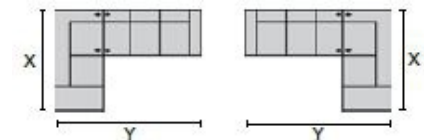

POPULAR CONFIGURATIONS

Note: Always assemble configurations from right hand facing to left hand facing. Dimensions are shown as width x depth.

C1 3-Seat Sofa Sectional with Chaise

C2 5-Seat Corner Sectional
91 x 90"

C3 4-Seat Angled Sectional
124 x 46"

C4 6-Seat Corner Curve Sectional with Chaise

C5 6-Seat Angled Wedge Sectional

C6 4-Seat Angled Wedge Corner Sectional with Chaise

Specifications are correct at time of printing and are subject to change without notice.

LHF = left hand facing means the "end arm" is on the LEFT HAND SIDE of the upholstered piece when you are standing in front of the piece.

RHF = right hand facing means the "end arm" is on the RIGHT HAND SIDE of the upholstered piece when you are standing in front of the piece.