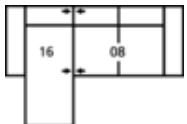

64 Ottoman Angled
w/Storage
44 x 29 x 17"
112 x 74 x 44cm

74 Ottoman Rectangular
37 x 23 x 17"
94 x 59 x 44cm

83 Wedge Seat 22 Degree
23 x 37 x 36"
59 x 94 x 92cm

85 Wedge Seat 45 Degree
42 x 37 x 36"
107 x 94 x 92cm

89 RHF Chair
88 LHF Chair
32 x 37 x 36"
82 x 94 x 92cm

95 Chair w/2 Arms
40 x 37 x 36"
102 x 94 x 92cm
IA: 22" / 56cm

98 RHF Angled Loveseat
97 LHF Angled Loveseat
62 x 46 x 36"
158 x 117 x 92cm

Dimensions are the same for reverse direction where applicable.

POPULAR CONFIGURATIONS

Note: Always assemble configurations from right hand facing to left hand facing. Dimensions are shown as width x depth.

C1 3-Seat Sofa Sectional with Chaise

C2 5-Seat Corner Sectional
91 x 90"