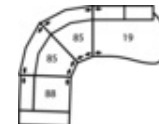

64 Ottoman Angled
w/Storage
44 x 29 x 17"
112 x 74 x 44cm

74 Ottoman Rectangular
37 x 23 x 17"
94 x 59 x 44cm

83 Wedge Seat 22 Degree
23 x 37 x 36"
59 x 94 x 92cm

85 Wedge Seat 45 Degree
42 x 37 x 36"
107 x 94 x 92cm

89 RHF Chair
88 LHF Chair
32 x 37 x 36"
82 x 94 x 92cm

95 Chair w/2 Arms
40 x 37 x 36"
102 x 94 x 92cm
IA: 22" / 56cm

98 RHF Angled Loveseat
97 LHF Angled Loveseat
62 x 46 x 36"
158 x 117 x 92cm

Dimensions are the same for reverse direction where applicable.

POPULAR CONFIGURATIONS

Note: Always assemble configurations from right hand facing to left hand facing. Dimensions are shown as width x depth.

C1 3-Seat Sofa Sectional with Chaise

C2 5-Seat Corner Sectional
91 x 90"

C3 4-Seat Angled Sectional
124 x 46"

C4 6-Seat Corner Curve Sectional with Chaise

C5 6-Seat Angled Wedge Sectional

C6 4-Seat Angled Wedge Corner Sectional with Chaise

Specifications are correct at time of printing and are subject to change without notice.