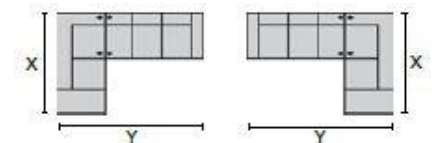

77342 CARLTEN

- A. Seat Depth: 20.0 in / 50.8 cm
- C. Arm Height: 25.0 in / 63.5 cm
- E. Seat Back Height: 17.2 in / 43.81 cm
- G. Headrest Extension: N/A

PALLISER
My Home, My Style, My Way™

- B. Seat Height: 19.5 in / 49.53 cm
- D. Arm Depth: 34.7 in / 88.26 cm
- F. Width of Arm: 6.0 in / 15.2 cm

Measurements displayed here represent the standard for this series. Some pieces may vary.

01 Sofa
77 x 37 x 36"
196 x 94 x 92cm
IA: 66" / 168cm

02 Chair
33 x 37 x 36"
84 x 94 x 92cm
IA: 22" / 56cm

03 Loveseat
55 x 37 x 36"
140 x 94 x 92cm
IA: 44" / 112cm

04 Ottoman
20 x 20 x 16"
51 x 51 x 41cm

21 Sofabed 54"
77 x 39 x 36"
196 x 98 x 92cm
IA: 66" / 168cm

Dimensions are the same for reverse direction where applicable.

Specifications are correct at time of printing and are subject to change without notice.

LHF = left hand facing means the "end arm" is on the LEFT HAND SIDE of the upholstered piece when you are standing in front of the piece.

RHF = right hand facing means the "end arm" is on the RIGHT HAND SIDE of the upholstered piece when you are standing in front of the piece.