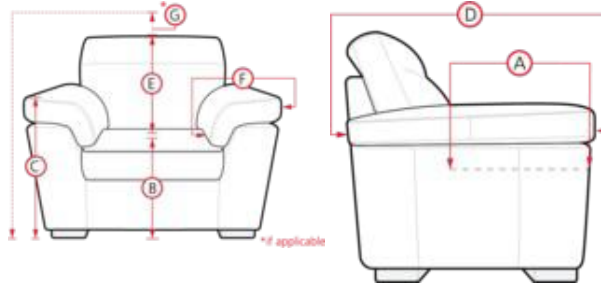

77342 CARLTEN

- A. Seat Depth: 20.0 in / 50.8 cm
- C. Arm Height: 25.0 in / 63.5 cm
- E. Seat Back Height: 17.2 in / 43.81 cm
- G. Headrest Extension: N/A

PALLISER
My Home, My Style, My Way™

- B. Seat Height: 19.5 in / 49.53 cm
- D. Arm Depth: 34.7 in / 88.26 cm
- F. Width of Arm: 6.0 in / 15.2 cm

Measurements displayed here represent the standard for this series. Some pieces may vary.

01 Sofa
77 x 37 x 36"
196 x 94 x 92cm
IA: 66" / 168cm

02 Chair
33 x 37 x 36"
84 x 94 x 92cm
IA: 22" / 56cm

03 Loveseat
55 x 37 x 36"
140 x 94 x 92cm
IA: 44" / 112cm

04 Ottoman
20 x 20 x 16"
51 x 51 x 41cm

21 Sofabed 54"
77 x 39 x 36"
196 x 98 x 92cm
IA: 66" / 168cm

Dimensions are the same for reverse direction where applicable.

Specifications are correct at time of printing and are subject to change without notice.