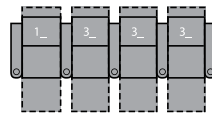

4 Seats Straight
129 x 64" / 328 x 163cm