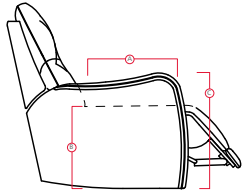

# 41451 DIGITAL

**PALLISER**  
My Home, My Style, My Way™

DIMENSIONS SHOWN AS WIDTH X DEPTH X HEIGHT.  
SPECIFICATIONS ARE CORRECT AT TIME OF PRINTING AND ARE SUBJECT TO CHANGE WITHOUT NOTICE.  
LHF – LEFT HAND FACING RHF – RIGHT HAND FACING IA – INSIDE ARM TO INSIDE ARM