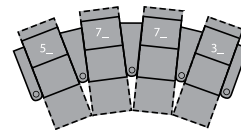

CR RHF Table, Manual Recliner  
CE RHF Table, Power Recliner  
37 x 40 x 39"  
94 x 102 x 99cm

DR LHF Table, RHF Wedge, Manual Recliner  
DE LHF Table, RHF Wedge, Power Recliner  
50 x 40 x 39"  
127 x 102 x 99cm  
IA: 25" / 64cm

FR RHF Table, LHF Wedge, Manual Recliner  
FE RHF Table, LHF Wedge, Power Recliner  
50 x 40 x 39"  
127 x 102 x 99cm  
IA: 25" / 64cm

2 Seats Straight  
67 x 64" / 170 x 163cm

2 Seats Curved  
75 x 67" / 191 x 170cm

3 Seats Straight  
98 x 64" / 249 x 163cm

3 Seats Curved  
112 x 70" / 284 x 178cm

4 Seats Straight  
129 x 64" / 328 x 163cm

4 Seats Curved  
149 x 74" / 378 x 188cm

3 Seats Straight with Table  
110 x 64" / 279 x 163cm