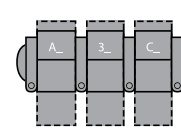

- A Seat Depth 23" / 58cm
- B Seat Height 20" / 51cm
- C Arm Height 24" / 61cm

3 Seats Straight  
98 x 64" / 249 x 163cm

3 Seats Curved  
112 x 70" / 284 x 178cm

4 Seats Straight  
129 x 64" / 328 x 163cm

4 Seats Curved  
149 x 74" / 378 x 188cm

3 Seats Straight with Table  
110 x 64" / 279 x 163cm