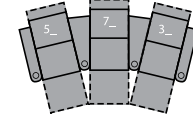

1R Manual Recliner  
1E Power Recliner  
36 x 40 x 39"  
91 x 102 x 99cm  
IA: 25" / 64cm

2R LHF Arm, Manual Recliner  
2E LHF Arm, Power Recliner  
31 x 40 x 39"  
79 x 102 x 99cm

3R RHF Arm, Manual Recliner  
3E RHF Arm, Power Recliner  
31 x 40 x 39"  
79 x 102 x 99cm

CR RHF Table, Manual Recliner  
CE RHF Table, Power Recliner  
37 x 40 x 39"  
94 x 102 x 99cm

DR LHF Table, RHF Wedge, Manual Recliner  
DE LHF Table, RHF Wedge, Power Recliner  
50 x 40 x 39"  
127 x 102 x 99cm  
IA: 25" / 64cm

FR RHF Table, LHF Wedge, Manual Recliner  
FE RHF Table, LHF Wedge, Power Recliner  
50 x 40 x 39"  
127 x 102 x 99cm  
IA: 25" / 64cm

2 Seats Straight  
67 x 64" / 170 x 163cm

2 Seats Curved  
75 x 67" / 191 x 170cm

3 Seats Straight  
98 x 64" / 249 x 163cm

3 Seats Curved  
112 x 70" / 284 x 178cm

4 Seats Straight  
129 x 64" / 328 x 163cm

4 Seats Curved  
149 x 74" / 378 x 188cm

3 Seats Straight with Table  
110 x 64" / 279 x 163cm