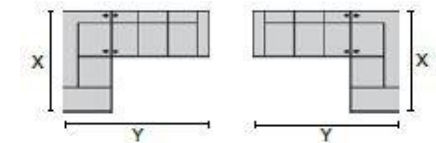

03 Loveseat
59 x 39 x 33"
150 x 98 x 84cm
IA: 48" / 122cm

04 Ottoman
27 x 27 x 18"
69 x 69 x 46cm

11 Corner Square
38 x 38 x 33"
97 x 97 x 84cm

13 RHF Sofa
12 LHF Sofa
69 x 39 x 33"
176 x 98 x 84cm

15 RHF Chaise
16 LHF Chaise
37 x 63 x 33"
94 x 159 x 84cm

35 RHF Corner Chaise
36 LHF Corner Chaise
94 x 39 x 33"
239 x 98 x 84cm

POPULAR CONFIGURATIONS

Note: Always assemble configurations from right hand facing to left hand facing. Dimensions are shown as width x depth.

C0 7-Seat Corner Sectional
107 x 107"

C8 4-Seat Sofa Sectional
with Chaise

C9 5-Seat Corner Sectional
with Chaise Lounge

Dimensions are the same for reverse direction where applicable.

Specifications are correct at time of printing and are subject to change without notice.

LHF = left hand facing means the "end arm" is on the LEFT HAND SIDE of the upholstered piece when you are standing in front of the piece.

RHF = right hand facing means the "end arm" is on the RIGHT HAND SIDE of the upholstered piece when you are standing in front of the piece.