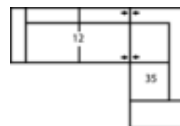

03 Loveseat
59 x 39 x 33"
150 x 98 x 84cm
IA: 48" / 122cm

04 Ottoman
27 x 27 x 18"
69 x 69 x 46cm

11 Corner Square
38 x 38 x 33"
97 x 97 x 84cm

13 RHF Sofa
12 LHF Sofa
69 x 39 x 33"
176 x 98 x 84cm

15 RHF Chaise
16 LHF Chaise
37 x 63 x 33"
94 x 159 x 84cm

35 RHF Corner Chaise
36 LHF Corner Chaise
94 x 39 x 33"
239 x 98 x 84cm

POPULAR CONFIGURATIONS

Note: Always assemble configurations from right hand facing to left hand facing. Dimensions are shown as width x depth.

C0 7-Seat Corner Sectional
107 x 107"

C8 4-Seat Sofa Sectional
with Chaise

C9 5-Seat Corner Sectional
with Chaise Lounge

Dimensions are the same for reverse direction where applicable.

Specifications are correct at time of printing and are subject to change without notice.