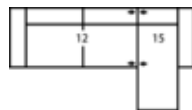

C8 4-Seat Sofa Sectional
with Chaise