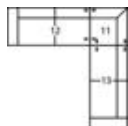

PALLISER
My Home, My Style, My Way™

Measurements displayed here represent the standard for this series. Some pieces may vary.

01 Sofa
74 x 39 x 33"
188 x 98 x 84cm
IA: 64" / 163cm

02 Chair
34 x 39 x 33"
87 x 98 x 84cm
IA: 24" / 61cm

03 Loveseat
59 x 39 x 33"
150 x 98 x 84cm
IA: 48" / 122cm

04 Ottoman
27 x 27 x 18"
69 x 69 x 46cm

11 Corner Square
38 x 38 x 33"
97 x 97 x 84cm

13 RHF Sofa
12 LHF Sofa
69 x 39 x 33"
176 x 98 x 84cm

15 RHF Chaise
16 LHF Chaise
37 x 63 x 33"
94 x 159 x 84cm

35 RHF Corner Chaise
36 LHF Corner Chaise
94 x 39 x 33"
239 x 98 x 84cm

POPULAR CONFIGURATIONS

Note: Always assemble configurations from right hand facing to left hand facing. Dimensions are shown as width x depth.

C0 7-Seat Corner Sectional
107 x 107"

C8 4-Seat Sofa Sectional
with Chaise

C9 5-Seat Corner Sectional
with Chaise Lounge

Dimensions are the same for reverse direction where applicable.

Specifications are correct at time of printing and are subject to change without notice.