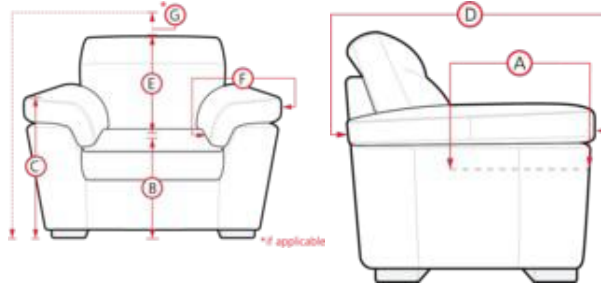

77781 DOT

The Dot collection packs fun and style into a small frame. The collection was designed to fit into urban lofts and smaller spaces and features unique curved metal legs. Button-pull details accentuate the tailored design for a classic upholstered look with a modern twist. With just the right amount of edge, the Dot collection is a timeless piece perfect for both relaxing and entertaining. Super soft blown-fibre back and seat cushions provide ultimate comfort. The collection features button details on the seat and back that add visual appeal and showcase the sophisticated tailoring. Unique curved metal legs finish off the frame. The Dot is the perfect addition to smaller spaces with an urban edge.

77781 DOT

- A. Seat Depth: 22.0 in / 55.88 cm
- B. Seat Height: 18.0 in / 45.72 cm
- C. Arm Height: 23.0 in / 58.42 cm
- D. Arm Depth: 37.0 in / 93.98 cm
- E. Seat Back Height: 18.0 in / 45.72 cm
- F. Width of Arm: 5.0 in / 12.7 cm
- G. Headrest Extension: N/A

03 Loveseat
59 x 39 x 33"
150 x 98 x 84cm
IA: 48" / 122cm

04 Ottoman
27 x 27 x 18"
69 x 69 x 46cm

11 Corner Square
38 x 38 x 33"
97 x 97 x 84cm

13 RHF Sofa
12 LHF Sofa
69 x 39 x 33"
176 x 98 x 84cm

15 RHF Chaise
16 LHF Chaise
37 x 63 x 33"
94 x 159 x 84cm

35 RHF Corner Chaise
36 LHF Corner Chaise
94 x 39 x 33"
239 x 98 x 84cm

POPULAR CONFIGURATIONS

Note: Always assemble configurations from right hand facing to left hand facing. Dimensions are shown as width x depth.