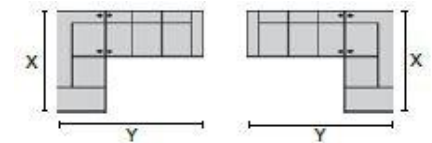

PALLISER
My Home, My Style, My Way™

Measurements displayed here represent the standard for this series. Some pieces may vary.

09 Corner Curve
50 x 50 x 40"
127 x 127 x 102cm

22 Sofabed, Queen, 3
Cushion
89 x 40 x 41"
227 x 102 x 105cm
IA: 67" / 171cm

51 Sofa Recliner
61 Power Sofa Recliner
89 x 40 x 41"
227 x 102 x 105cm
IA: 67" / 171cm

53 Loveseat Recliner
63 Loveseat Recliner Powe
67 x 40 x 41"
171 x 102 x 105cm
IA: 45" / 115cm

58 Loveseat Console
68 Loveseat Console Pwr
78 x 40 x 41"
199 x 102 x 105cm
IA: 56" / 143cm

9W Large Corner Curve
55 x 55 x 41"
140 x 140 x 105cm

32 Rocker Recliner Chair
31 Wallhugger Recliner Pw
33 Swivel Rocker Recliner
35 Wallhugger Recliner Ch
39 Power Rocker Recliner
38 x 40 x 41"
97 x 102 x 105cm
IA: 18" / 46cm

Dimensions are the same for reverse direction where applicable.

Specifications are correct at time of printing and are subject to change without notice.

LHF = left hand facing means the "end arm" is on the LEFT HAND SIDE of the upholstered piece when you are standing in front of the piece.