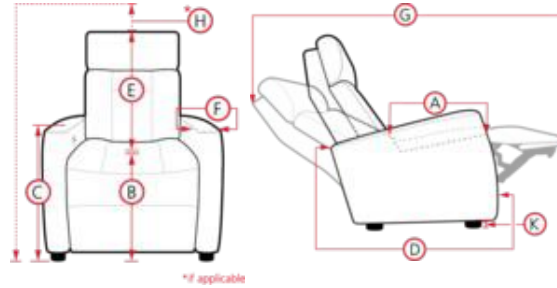

41012 DUGAN

- A. Seat Depth: N/A
- B. Seat Height: N/A
- C. Arm Height: N/A
- D. Arm Depth: N/A
- E. Seat Back Height: N/A
- F. Width of Arm: N/A
- G. Reclined Depth: 70.5 in / 179.14 cm
- H. Headrest Extension: N/A

51 Sofa Recliner
61 Power Sofa Recliner
89 x 40 x 41"
227 x 102 x 105cm
IA: 67" / 171cm

53 Loveseat Recliner
63 Loveseat Recliner Powe
67 x 40 x 41"
171 x 102 x 105cm
IA: 45" / 115cm

58 Loveseat Console
68 Loveseat Console Pwr
78 x 40 x 41"
199 x 102 x 105cm
IA: 56" / 143cm

Dimensions are the same for reverse direction where applicable.

Specifications are correct at time of printing and are subject to change without notice.

LHF = left hand facing means the "end arm" is on the LEFT HAND SIDE of the upholstered piece when you are standing in front of the piece.