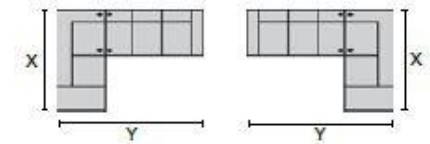

Dimensions are the same for reverse direction where applicable.

## POPULAR CONFIGURATIONS

Note: Always assemble configurations from right hand facing to left hand facing. Dimensions are shown as width x depth.

HB 2-Seat Curved HTS  
70 x 71"

HA 2-Seat Straight HTS  
65 x 66"

HC 3-Seat Straight HTS  
95 x 66"

HD 3-Seat Curved HTS  
105 x 70"

HE 4-Seat Straight HTS  
125 x 66"

HG 4-Seat Curved HTS  
139 x 75"

Specifications are correct at time of printing and are subject to change without notice.

LHF = left hand facing means the "end arm" is on the LEFT HAND SIDE of the upholstered piece when you are standing in front of the piece.  
RHF = right hand facing means the "end arm" is on the RIGHT HAND SIDE of the upholstered piece when you are standing in front of the piece.  
Actual measurements for each item may vary from what is shown here.  
Please allow up to a +/- 1 inch difference.