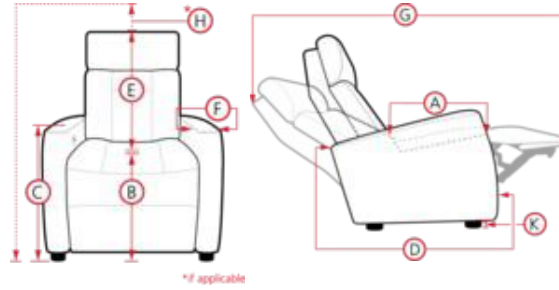

41952 ELITE

- A. Seat Depth: 21.1 in / 53.7 cm
- C. Arm Height: 26.7 in / 67.9 cm
- E. Seat Back Height: 23.7 in / 60.3 cm
- G. Reclined Depth: 66.7 in / 169.3 cm

PALLISER®
My Home, My Style, My Way™

- B. Seat Height: 20.6 in / 52.4 cm
- D. Arm Depth: 31.5 in / 80.0 cm
- F. Width of Arm: 11.6 in / 29.5 cm
- H. Headrest Extension: N/A

Measurements displayed here represent the standard for this series. Some pieces may vary.

1R Recliner Manual
1E Recliner Power
36 x 39 x 44"
92 x 99 x 111cm
IA: 24" / 60cm

2R LHF Manual Recliner
2E LHF Power Recliner
30 x 39 x 44"
77 x 99 x 111cm

3R RHF Manual Recliner
3E RHF Power Recliner
30 x 39 x 44"
77 x 99 x 111cm

4R Armless Loveseat
4E Armless Loveseat Power
48 x 39 x 44"
122 x 99 x 111cm

5R LHF Manual Recliner w/
RHF Wed
5E LHF Power Recliner w/
41 x 39 x 44"
106 x 99 x 111cm
IA: 24" / 60cm

6R RHF Manual Recliner w/
LHF Wed
6E RHF Power Recliner w/L
41 x 39 x 44"
106 x 99 x 111cm
IA: 24" / 60cm

7R RHF Wedge Arm Manual
Recliner
7E RHF Wedge Arm Power
Re
36 x 39 x 44"
91 x 99 x 111cm

8R Armless Manual Recliner
8E Armless Power Recliner
24 x 39 x 44"
61 x 99 x 111cm

9R LHF Wedge Arm Manual
Recliner
9E LHF Wedge Arm Power
Re
36 x 39 x 44"
91 x 99 x 111cm

Dimensions are the same for reverse direction where applicable.

POPULAR CONFIGURATIONS

Note: Always assemble configurations from right hand facing to left hand facing. Dimensions are shown as width x depth.

HB 2-Seat Curved HTS
70 x 71"

HA 2-Seat Straight HTS
65 x 66"

HC 3-Seat Straight HTS
95 x 66"

HD 3-Seat Curved HTS
105 x 70"

HE 4-Seat Straight HTS
125 x 66"

HG 4-Seat Curved HTS
139 x 75"