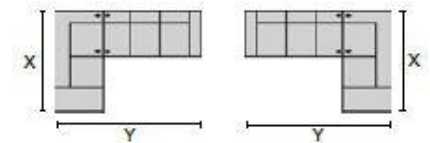

# 43007 GRADY

\*If applicable

- A. Seat Depth: N/A
- C. Arm Height: N/A
- E. Seat Back Height: N/A
- G. Reclined Depth: 62.6 in / 159.05 cm

- B. Seat Height: N/A
- D. Arm Depth: N/A
- F. Width of Arm: N/A
- H. Headrest Extension: N/A

**PALLISER**  
My Home, My Style, My Way™

Measurements displayed here represent the standard for this series. Some pieces may vary.

34 Swivel Glider Manual Recliner  
38 Swivel Glider Power Recliner  
36 x 39 x 40"  
92 x 100 x 102cm  
IA: 18" / 46cm

32 Rocker Manual Recliner  
31 Wallhugger Power Recliner  
33 Swivel Rocker Manual Recliner  
35 Wallhugger Manual Recliner  
36 Lift Chair w/Power  
39 Rocker Power Recliner  
45 Layflat Manual Mechanical Recliner  
71 Layflat Power Recliner  
36 x 39 x 40"  
92 x 100 x 102cm  
IA: 18" / 46cm

Dimensions are the same for reverse direction where applicable.

Specifications are correct at time of printing and are subject to change without notice.

LHF = left hand facing means the "end arm" is on the LEFT HAND SIDE of the upholstered piece when you are standing in front of the piece.