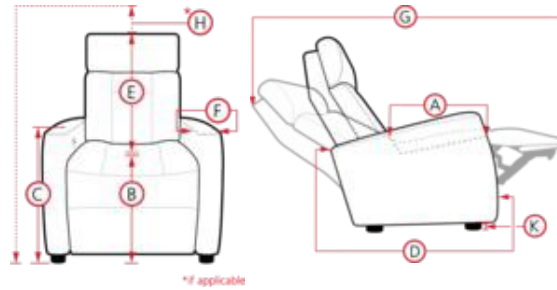

## 43007 GRADY

Grady's classic, traditional frame is designed for comfort, function and support that coordinates with any décor. A medium-scale series, Grady is great for relaxing leisurely with your feet up. Its full arm pillows offer a cozy nook to snuggle into and its blown-fibre back cushions are plush for comfort. The plump pullover at the head gives it extra height, while the foam seat and full chaise footrest deliver irresistible comfort. The Grady is available in either power or manual recline and a variety of unique comfort functions for maximized convenience including a rocking function, swivel, swivel glider, wall hugger, layflat, and lift, which allows gentle ease from a sitting to a standing position, while reducing strain on joints. With its versatile, medium-scale proportions and timeless style, the Grady collection is a perfect complement to any living area of your home.

# 43007 GRADY

\*If applicable

- A. Seat Depth: N/A
- C. Arm Height: N/A
- E. Seat Back Height: N/A
- G. Reclined Depth: 62.6 in / 159.05 cm

- B. Seat Height: N/A
- D. Arm Depth: N/A
- F. Width of Arm: N/A
- H. Headrest Extension: N/A

32 Rocker Manual Recliner  
31 Wallhugger Power Recliner  
33 Swivel Rocker Manual Recliner  
35 Wallhugger Manual Recliner  
36 Lift Chair w/Power  
39 Rocker Power Recliner  
45 Layflat Manual Mechanical Recliner  
71 Layflat Power Recliner  
36 x 39 x 40"  
92 x 100 x 102cm  
IA: 18" / 46cm

Dimensions are the same for reverse direction where applicable.

Specifications are correct at time of printing and are subject to change without notice.

LHF = left hand facing means the "end arm" is on the LEFT HAND SIDE of the upholstered piece when you are standing in front of the piece.