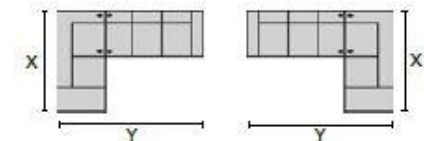

Dimensions are the same for reverse direction where applicable.

POPULAR CONFIGURATIONS

Note: Always assemble configurations from right hand facing to left hand facing. Dimensions are shown as width x depth.

M1 4-Seat Console Separated Reclining

MA 5-Seat Curved Corner Large Reclining Sectional

MW 4-Seat Wedge Separated Angled Reclining

MX 3-Seat Wedge Separated Angled Reclining

MY 4-Seat Wedge Separated Angled Reclining

MZ 3-Seat Console Separated Reclining

Specifications are correct at time of printing and are subject to change without notice.

LHF = left hand facing means the "end arm" is on the LEFT HAND SIDE of the upholstered piece when you are standing in front of the piece.