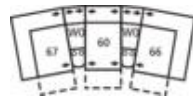

63 Loveseat Power Recliner w/ Pow
64 x 40 x 39"
162 x 102 x 101cm
IA: 46" / 116cm

66 RHF Power Recliner w/ Power He
67 LHF Power Recliner w/ 32 x 40 x 39"
82 x 102 x 101cm

68 Console Loveseat Power Recline
77 x 40 x 39"
196 x 102 x 101cm

6H Armless Power Recliner w/ Powe
23 x 40 x 39"
59 x 102 x 101cm

W0 Wedge w/Storage
17 x 40 x 35"
43 x 102 x 89cm

W1 Wedge 45 Degree w/Storage
37 x 38 x 35"
93 x 97 x 89cm

W2 Console w/Storage
13 x 40 x 35"
34 x 102 x 89cm

Dimensions are the same for reverse direction where applicable.

POPULAR CONFIGURATIONS

Note: Always assemble configurations from right hand facing to left hand facing. Dimensions are shown as width x depth.

M1 4-Seat Console Separated Reclining

MA 5-Seat Curved Corner Large Reclining Sectional

MW 4-Seat Wedge Separated Angled Reclining

MX 3-Seat Wedge Separated Angled Reclining

MY 4-Seat Wedge Separated Angled Reclining