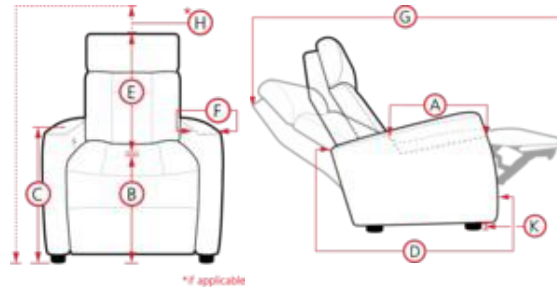

41062 GROVE

The unique Grove collection features sleek styling with both traditional and contemporary design. Ease into relaxation with a power-operated headrest and footrest. Designed for tailored comfort, the collection allows you to adjust the seat and back for complete customization. Featuring a generous track arm and sleek padded wings, the Grove is accented by refined top-stitching details and a pull detail on the seat and seat back. Additional padding on the arms and footrest create a comfortable surface for lounging. The seat backs feature plush fibre fill, while the layered foam chaise seat supports the body in the full recline position. This collection is available in power only and offers a broad choice of pieces to configure sofa groups or sectional seating. Change effortlessly into custom relaxation and relax your tired feet after a long day with the Grove.

FEATURE IMAGE (shown)
CONFIGURATION MA
10 Armless Chair
09 Corner Curve
10 Armless Chair

41062 GROVE

PALLISER®
My Home, My Style, My Way™

- A. Seat Depth: 22.0 in / 55.8 cm
- B. Seat Height: 19.5 in / 49.5 cm
- C. Arm Height: 23.3 in / 59.3 cm
- D. Arm Depth: 34.1 in / 86.5 cm
- E. Seat Back Height: 21.7 in / 55.0 cm
- F. Width of Arm: N/A
- G. Reclined Depth: 65.6 in / 166.5 cm
- H. Headrest Extension: N/A

63 Loveseat Power Recliner w/ Pow
64 x 40 x 39"
162 x 102 x 101cm
IA: 46" / 116cm

66 RHF Power Recliner w/ Power He
67 LHF Power Recliner w/ 32 x 40 x 39"
82 x 102 x 101cm

68 Console Loveseat Power Recline
77 x 40 x 39"
196 x 102 x 101cm