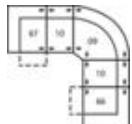

MA 5-Seat Curved Corner Large Reclining Sectional