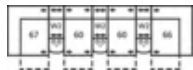

63 Loveseat Power Recliner w/ Pow
64 x 40 x 39"
162 x 102 x 101cm
IA: 46" / 116cm

66 RHF Power Recliner w/ Power He
67 LHF Power Recliner w/ 32 x 40 x 39"
82 x 102 x 101cm

68 Console Loveseat Power Recline
77 x 40 x 39"
196 x 102 x 101cm

6H Armless Power Recliner w/ Powe
23 x 40 x 39"
59 x 102 x 101cm

W0 Wedge w/Storage
17 x 40 x 35"
43 x 102 x 89cm

W1 Wedge 45 Degree w/Storage
37 x 38 x 35"
93 x 97 x 89cm

W2 Console w/Storage
13 x 40 x 35"
34 x 102 x 89cm

Dimensions are the same for reverse direction where applicable.

POPULAR CONFIGURATIONS

Note: Always assemble configurations from right hand facing to left hand facing. Dimensions are shown as width x depth.