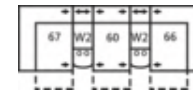

Dimensions are the same for reverse direction where applicable.

POPULAR CONFIGURATIONS

Note: Always assemble configurations from right hand facing to left hand facing. Dimensions are shown as width x depth.

M1 4-Seat Console Separated Reclining

MA 5-Seat Curved Corner Large Reclining Sectional

MW 4-Seat Wedge Separated Angled Reclining

MX 3-Seat Wedge Separated Angled Reclining

MY 4-Seat Wedge Separated Angled Reclining

MZ 3-Seat Console Separated Reclining

Specifications are correct at time of printing and are subject to change without notice.

LHF = left hand facing means the "end arm" is on the LEFT HAND SIDE of the upholstered piece when you are standing in front of the piece.