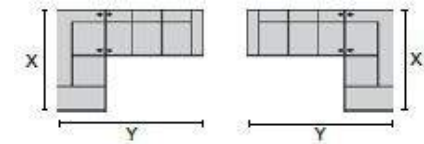

Dimensions are the same for reverse direction where applicable.

## POPULAR CONFIGURATIONS

Note: Always assemble configurations from right hand facing to left hand facing. Dimensions are shown as width x depth.

M1 4-Seat Console Separated Reclining

MA 5-Seat Curved Corner Large Reclining Sectional

MW 4-Seat Wedge Separated Angled Reclining

MX 3-Seat Wedge Separated Angled Reclining

MY 4-Seat Wedge Separated Angled Reclining

MZ 3-Seat Console Separated Reclining

Specifications are correct at time of printing and are subject to change without notice.

LHF = left hand facing means the "end arm" is on the LEFT HAND SIDE of the upholstered piece when you are standing in front of the piece.

RHF = right hand facing means the "end arm" is on the RIGHT HAND SIDE of the upholstered piece when you are standing in front of the piece.