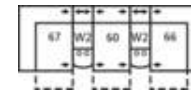

Dimensions are the same for reverse direction where applicable.

## POPULAR CONFIGURATIONS

Note: Always assemble configurations from right hand facing to left hand facing. Dimensions are shown as width x depth.

M1 4-Seat Console Separated Reclining

MA 5-Seat Curved Corner Large Reclining Sectional

MW 4-Seat Wedge Separated Angled Reclining

MX 3-Seat Wedge Separated Angled Reclining

MY 4-Seat Wedge Separated Angled Reclining

MZ 3-Seat Console Separated Reclining

Specifications are correct at time of printing and are subject to change without notice.