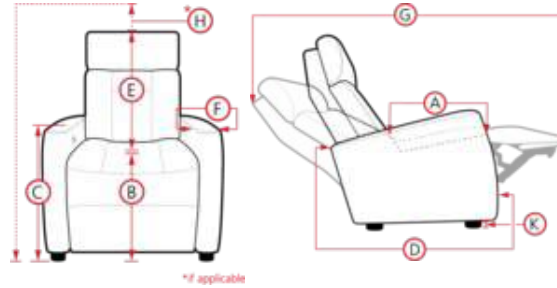

41062 GROVE