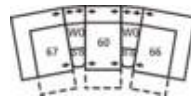

63 Loveseat Power Recliner w/ Pow  
64 x 40 x 39"  
162 x 102 x 101cm  
IA: 46" / 116cm

66 RHF Power Recliner w/ Power He  
67 LHF Power Recliner w/ 32 x 40 x 39"  
82 x 102 x 101cm

68 Console Loveseat Power Recline  
77 x 40 x 39"  
196 x 102 x 101cm

Dimensions are the same for reverse direction where applicable.

## POPULAR CONFIGURATIONS

Note: Always assemble configurations from right hand facing to left hand facing. Dimensions are shown as width x depth.

M1 4-Seat Console Separated Reclining

MA 5-Seat Curved Corner Large Reclining Sectional

MW 4-Seat Wedge Separated Angled Reclining

MX 3-Seat Wedge Separated Angled Reclining

MY 4-Seat Wedge Separated Angled Reclining

MZ 3-Seat Console Separated Reclining

Specifications are correct at time of printing and are subject to change without notice.