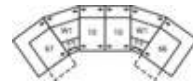

63 Loveseat Power Recliner w/ Pow  
64 x 40 x 39"  
162 x 102 x 101cm  
IA: 46" / 116cm

66 RHF Power Recliner w/ Power He  
67 LHF Power Recliner w/ 32 x 40 x 39"  
82 x 102 x 101cm

68 Console Loveseat Power Recline  
77 x 40 x 39"  
196 x 102 x 101cm

Dimensions are the same for reverse direction where applicable.

## POPULAR CONFIGURATIONS

Note: Always assemble configurations from right hand facing to left hand facing. Dimensions are shown as width x depth.

M1 4-Seat Console Separated Reclining

MA 5-Seat Curved Corner Large Reclining Sectional

MW 4-Seat Wedge Separated Angled Reclining

MX 3-Seat Wedge Separated Angled Reclining

MY 4-Seat Wedge Separated Angled Reclining

MZ 3-Seat Console Separated Reclining

Specifications are correct at time of printing and are subject to change without notice.