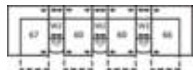

63 Loveseat Power Recliner w/ Pow  
64 x 40 x 39"  
162 x 102 x 101cm  
IA: 46" / 116cm

66 RHF Power Recliner w/ Power He  
67 LHF Power Recliner w/ 32 x 40 x 39"  
82 x 102 x 101cm

68 Console Loveseat Power Recline  
77 x 40 x 39"  
196 x 102 x 101cm

6H Armless Power Recliner w/ Powe  
23 x 40 x 39"  
59 x 102 x 101cm

W0 Wedge w/Storage  
17 x 40 x 35"  
43 x 102 x 89cm

W1 Wedge 45 Degree w/Storage  
37 x 38 x 35"  
93 x 97 x 89cm

W2 Console w/Storage  
13 x 40 x 35"  
34 x 102 x 89cm

Dimensions are the same for reverse direction where applicable.

## POPULAR CONFIGURATIONS

Note: Always assemble configurations from right hand facing to left hand facing. Dimensions are shown as width x depth.

M1 4-Seat Console Separated Reclining

MA 5-Seat Curved Corner Large Reclining Sectional