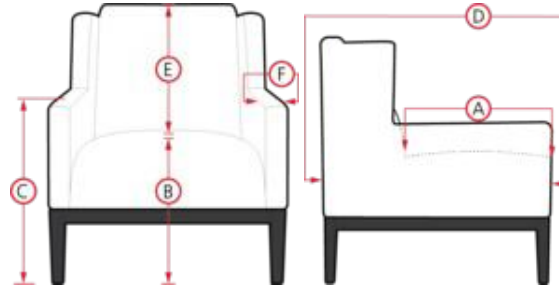

# 77020 HELIO

- A. Seat Depth: N/A
- C. Arm Height: N/A
- E. Seat Back Height: N/A

**PALLISER**  
My Home, My Style, My Way™

- B. Seat Height: N/A
- D. Arm Depth: N/A
- F. Width of Arm: N/A

Measurements displayed here represent the standard for this series. Some pieces may vary.

02 Chair  
29 x 33 x 36"  
74 x 84 x 93cm  
IA: 24" / 60cm

96 Chair w/ Two 16" Pillows  
(Same)  
29 x 33 x 36"  
74 x 84 x 93cm  
IA: 24" / 60cm

Dimensions are the same for reverse direction where applicable.

Specifications are correct at time of printing and are subject to change without notice.

LHF = left hand facing means the "end arm" is on the LEFT HAND SIDE of the upholstered piece when you are standing in front of the piece.

RHF = right hand facing means the "end arm" is on the RIGHT HAND SIDE of the upholstered piece when you are standing in front of the piece.

Actual measurements for each item may vary from what is shown here. Please allow up to a +/- 1 inch difference.