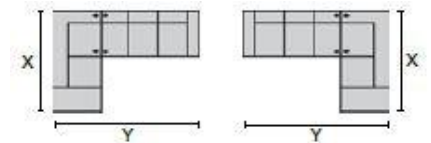

# 77020 HELIO

- A. Seat Depth: N/A
- C. Arm Height: N/A
- E. Seat Back Height: N/A

**PALLISER**  
My Home, My Style, My Way™

- B. Seat Height: N/A
- D. Arm Depth: N/A
- F. Width of Arm: N/A

Measurements displayed here represent the standard for this series. Some pieces may vary.

02 Chair  
29 x 33 x 36"  
74 x 84 x 93cm  
IA: 24" / 60cm

96 Chair w/ Two 16" Pillows  
(Same)  
29 x 33 x 36"  
74 x 84 x 93cm  
IA: 24" / 60cm

Dimensions are the same for reverse direction where applicable.

Specifications are correct at time of printing and are subject to change without notice.

LHF = left hand facing means the "end arm" is on the LEFT HAND SIDE of the upholstered piece when you are standing in front of the piece.