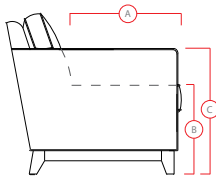

My Home, My Style, My Way™

DIMENSIONS SHOWN AS WIDTH X DEPTH X HEIGHT.
SPECIFICATIONS ARE CORRECT AT TIME OF PRINTING AND ARE SUBJECT TO CHANGE WITHOUT NOTICE.
LHF – LEFT HAND FACING RHF – RIGHT HAND FACING IA – INSIDE ARM TO INSIDE ARM

Features

- > Hardwood, softwood and engineered wood products; all joints pinned and glued for uniformity and strength
- > Back: premium elastic webbing

For more information, go to palliser.com

- A Seat Depth 23" / 58cm
- B Seat Height 20" / 51cm
- C Arm Height 25" / 64cm