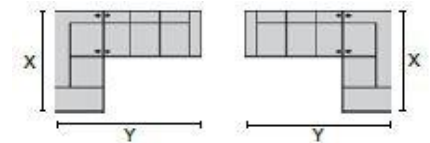

77287 INDIA

PALLISER®
My Home, My Style, My Way™

- A. Seat Depth: 20.5 in / 52.1 cm
- B. Seat Height: 21.0 in / 53.3 cm
- C. Arm Height: 26.5 in / 67.3 cm
- D. Arm Depth: 36.0 in / 91.4 cm
- E. Seat Back Height: 15.5 in / 39.4 cm
- F. Width of Arm: 7.2 in / 18.4 cm
- G. Headrest Extension: N/A

Measurements displayed here represent the standard for this series. Some pieces may vary.

01 Sofa
83 x 38 x 36"
211 x 97 x 92cm
IA: 69" / 176cm

02 Chair
37 x 38 x 36"
94 x 97 x 92cm
IA: 23" / 59cm

03 Loveseat
60 x 38 x 36"
153 x 97 x 92cm
IA: 46" / 117cm

04 Ottoman
22 x 22 x 16"
56 x 56 x 41cm

62 Pushback Chair
37 x 35 x 40"
94 x 89 x 102cm
IA: 22" / 56cm

Dimensions are the same for reverse direction where applicable.

Specifications are correct at time of printing and are subject to change without notice.

LHF = left hand facing means the "end arm" is on the LEFT HAND SIDE of the upholstered piece when you are standing in front of the piece.

RHF = right hand facing means the "end arm" is on the RIGHT HAND SIDE of the upholstered piece when you are standing in front of the piece.