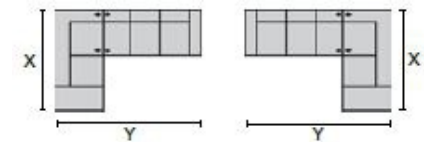

## POPULAR CONFIGURATIONS

Note: Always assemble configurations from right hand facing to left hand facing. Dimensions are shown as width x depth.

C1 SECTIONAL-16/08  
88 x 63"  
224 x 161 cm

C2 SECTIONAL-39/08  
92 x 91"  
234 x 232 cm

C3 SECTIONAL-97/98  
129 x 48"  
328 x 122 cm

C4 SECTIONAL-07/09/14/15  
124 x 101"  
315 x 257 cm

C5 SECTIONAL-88/83/14/83/89  
151 x 51"  
384 x 130 cm

C6 SECTIONAL-88/85/85/19  
113 x 92"  
288 x 234 cm

Specifications are correct at time of printing and are subject to change without notice.  
LHF = left hand facing means the "end arm" is on the LEFT HAND SIDE of the upholstered piece when you are standing in front of the piece.  
RHF = right hand facing means the "end arm" is on the RIGHT HAND SIDE of the upholstered piece when you are standing in front of the piece.  
Actual measurements for each item may vary from what is shown here. Please allow up to a +/- 1 inch difference.