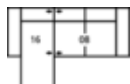

13 RHF Sofa  
12 LHF Sofa  
77 x 37 x 33"  
196 x 94 x 84cm

14 Armless Loveseat  
45 x 37 x 33"  
115 x 94 x 84cm

15 RHF Chaise  
16 LHF Chaise  
33 x 63 x 33"  
84 x 161 x 84cm

19 RHF Bumper  
20 LHF Bumper  
54 x 42 x 33"  
138 x 107 x 84cm

40 RHF Sofa Split  
39 LHF Sofa Split  
91 x 37 x 33"  
232 x 94 x 84cm

74 Ottoman Rectangular  
37 x 23 x 17"  
94 x 59 x 44cm

91 Apartment Sofa  
81 x 37 x 33"  
206 x 94 x 84cm  
IA: 60" / 153cm

95 Chair w/2 Arms  
43 x 37 x 33"  
110 x 94 x 84cm  
IA: 22" / 56cm

98 RHF Angled Loveseat  
97 LHF Angled Loveseat  
65 x 48 x 33"  
166 x 122 x 84cm

Dimensions are the same for reverse direction where applicable.

## POPULAR CONFIGURATIONS

Note: Always assemble configurations from right hand facing to left hand facing. Dimensions are shown as width x depth.

C1 SECTIONAL-16/08  
88 x 63"  
224 x 161 cm

C2 SECTIONAL-39/08  
92 x 91"  
234 x 232 cm