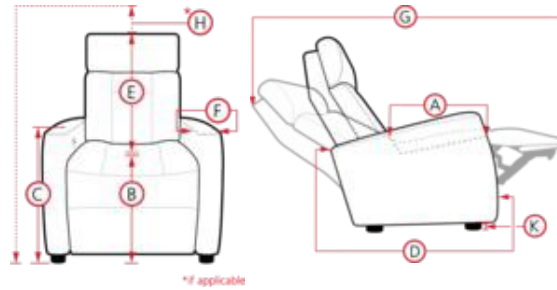

41027 LINCOLN

Elegantly understated, the Lincoln's expansive styling opens up a world of comfort. The plush, blown fibre T-cushions are accented by handsome top stitching, with a supportive headrest bolster to cradle your head and neck while reclining. Wide track arms make a distinctive statement, and Lincoln's sofa bed option gives you added flexibility when guests arrive. Clean and welcoming, the Lincoln fits easily in both traditional or modern décor settings and is available in a full assortment of standalone pieces or modular sectional components that can be configured for your perfect arrangement.

41027 LINCOLN

- A. Seat Depth: 22.9 in / 58.2 cm
- C. Arm Height: 25.0 in / 63.4 cm
- E. Seat Back Height: 24.0 in / 61.0 cm
- G. Reclined Depth: 71.2 in / 180.86 cm

- B. Seat Height: 20.3 in / 51.5 cm
- D. Arm Depth: 34.6 in / 88.0 cm
- F. Width of Arm: N/A
- H. Headrest Extension: N/A

75 Sofa Recliner 2/2
5P Sofa Recliner 2/2 Pwr
82 x 41 x 41"
209 x 105 x 106cm
IA: 62" / 158cm

Dimensions are the same for reverse direction where applicable.

Specifications are correct at time of printing and are subject to change without notice.