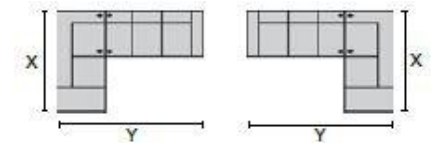

41027 LINCOLN

- A. Seat Depth: 22.9 in / 58.2 cm
- C. Arm Height: 25.0 in / 63.4 cm
- E. Seat Back Height: 24.0 in / 61.0 cm
- G. Reclined Depth: 71.2 in / 180.86 cm

- B. Seat Height: 20.3 in / 51.5 cm
- D. Arm Depth: 34.6 in / 88.0 cm
- F. Width of Arm: N/A
- H. Headrest Extension: N/A

PALLISER
My Home, My Style, My Way™

Measurements displayed here represent the standard for this series. Some pieces may vary.

09 Corner Curve
44 x 44 x 41"
111 x 111 x 106cm

21 Sofabed, Double
81 x 41 x 41"
207 x 105 x 106cm
IA: 61" / 154cm

49 Cuddler Recliner Chair
9P Cuddler Recl Chair Pwr
51 x 41 x 41"
130 x 105 x 106cm
IA: 30" / 75cm

53 Loveseat Recliner
63 Loveseat Recliner Powe
66 x 41 x 41"
169 x 105 x 106cm
IA: 45" / 116cm

58 Loveseat Console
68 Loveseat Console Pwr
77 x 41 x 41"
197 x 105 x 106cm

75 Sofa Recliner 2/2
5P Sofa Recliner 2/2 Pwr
82 x 41 x 41"
209 x 105 x 106cm
IA: 62" / 158cm

Dimensions are the same for reverse direction where applicable.

Specifications are correct at time of printing and are subject to change without notice.