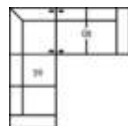

C2 5-Seat Corner Sectional
91 x 89"