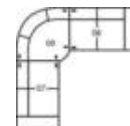

14 Armless Loveseat
46 x 38 x 38"
117 x 97 x 96cm

15 RHF Chaise
16 LHF Chaise
31 x 60 x 38"
79 x 153 x 96cm

35 RHF Corner Chaise
36 LHF Corner Chaise
83 x 38 x 38"
211 x 97 x 96cm

40 RHF Sofa Split
39 LHF Sofa Split
90 x 38 x 38"
228 x 97 x 96cm

Dimensions are the same for reverse direction where applicable.

POPULAR CONFIGURATIONS

Note: Always assemble configurations from right hand facing to left hand facing. Dimensions are shown as width x depth.

C1 3-Seat Sofa Sectional with Chaise

C2 5-Seat Corner Sectional
91 x 89"

C4 6-Seat Corner Curve Sectional with Chaise

C4 6-Seat Corner Curve Sectional with Chaise

C7 5-Seat Corner Curve Sectional

C7 5-Seat Corner Curve Sectional

Specifications are correct at time of printing and are subject to change without notice.

LHF = left hand facing means the "end arm" is on the LEFT HAND SIDE of the upholstered piece when you are standing in front of the piece.
RHF = right hand facing means the "end arm" is on the RIGHT HAND SIDE of the upholstered piece when you are standing in front of the piece.
Actual measurements for each item may vary from what is shown here.
Please allow up to a +/- 1 inch difference.