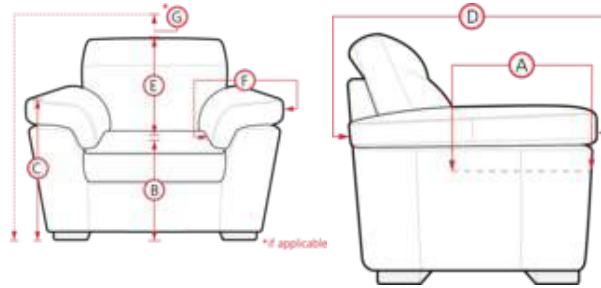

77332 MARYMOUNT

- A. Seat Depth: 21.0 in / 53.3 cm
- C. Arm Height: 26.5 in / 67.3 cm
- E. Seat Back Height: 17.2 in / 43.8 cm
- G. Headrest Extension: N/A

PALLISER
My Home, My Style, My Way™

- B. Seat Height: 20.5 in / 52.0 cm
- D. Arm Depth: 36.0 in / 91.4 cm
- F. Width of Arm: 7.5 in / 19.1 cm

Measurements displayed here represent the standard for this series. Some pieces may vary.

01 Sofa
83 x 38 x 38"
211 x 97 x 96cm
IA: 69" / 176cm

02 Chair
37 x 38 x 38"
94 x 97 x 96cm
IA: 23" / 59cm

03 Loveseat
60 x 38 x 38"
153 x 97 x 96cm
IA: 46" / 117cm

Dimensions are the same for reverse direction where applicable.

POPULAR CONFIGURATIONS

Note: Always assemble configurations from right hand facing to left hand facing. Dimensions are shown as width x depth.