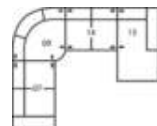

04 Ottoman
23 x 23 x 17"
59 x 59 x 44cm

08 RHF Loveseat
07 LHF Loveseat
53 x 38 x 38"
135 x 97 x 96cm

09 Corner Curve
49 x 49 x 38"
125 x 125 x 96cm

10 Armless Chair
23 x 38 x 38"
59 x 97 x 96cm

13 RHF Sofa
12 LHF Sofa
76 x 38 x 38"
194 x 97 x 96cm

14 Armless Loveseat
46 x 38 x 38"
117 x 97 x 96cm

15 RHF Chaise
16 LHF Chaise
31 x 60 x 38"
79 x 153 x 96cm

35 RHF Corner Chaise
36 LHF Corner Chaise
83 x 38 x 38"
211 x 97 x 96cm

40 RHF Sofa Split
39 LHF Sofa Split
90 x 38 x 38"
228 x 97 x 96cm

Dimensions are the same for reverse direction where applicable.

POPULAR CONFIGURATIONS

Note: Always assemble configurations from right hand facing to left hand facing. Dimensions are shown as width x depth.

C1 3-Seat Sofa Sectional with Chaise

C2 5-Seat Corner Sectional
91 x 89"

C4 6-Seat Corner Curve Sectional with Chaise

C4 6-Seat Corner Curve Sectional with Chaise

C7 5-Seat Corner Curve Sectional

C7 5-Seat Corner Curve Sectional