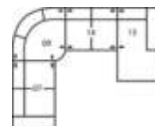

04 Ottoman
23 x 23 x 17"
59 x 59 x 44cm

08 RHF Loveseat
07 LHF Loveseat
53 x 38 x 38"
135 x 97 x 96cm

09 Corner Curve
49 x 49 x 38"
125 x 125 x 96cm

10 Armless Chair
23 x 38 x 38"
59 x 97 x 96cm

13 RHF Sofa
12 LHF Sofa
76 x 38 x 38"
194 x 97 x 96cm

14 Armless Loveseat
46 x 38 x 38"
117 x 97 x 96cm

15 RHF Chaise
16 LHF Chaise
31 x 60 x 38"
79 x 153 x 96cm

35 RHF Corner Chaise
36 LHF Corner Chaise
83 x 38 x 38"
211 x 97 x 96cm

40 RHF Sofa Split
39 LHF Sofa Split
90 x 38 x 38"
228 x 97 x 96cm

Dimensions are the same for reverse direction where applicable.

POPULAR CONFIGURATIONS

Note: Always assemble configurations from right hand facing to left hand facing. Dimensions are shown as width x depth.

C1 3-Seat Sofa Sectional with Chaise

C2 5-Seat Corner Sectional
91 x 89"

C4 6-Seat Corner Curve Sectional with Chaise

C4 6-Seat Corner Curve Sectional with Chaise

C7 5-Seat Corner Curve Sectional

C7 5-Seat Corner Curve Sectional