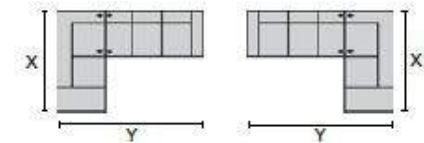

Dimensions are the same for reverse direction where applicable.

POPULAR CONFIGURATIONS

Note: Always assemble configurations from right hand facing to left hand facing. Dimensions are shown as width x depth.

C1 3-Seat Sofa Sectional with Chaise

C2 5-Seat Corner Sectional
91 x 89"

C4 6-Seat Corner Curve Sectional with Chaise

C4 6-Seat Corner Curve Sectional with Chaise

C7 5-Seat Corner Curve Sectional

C7 5-Seat Corner Curve Sectional

Specifications are correct at time of printing and are subject to change without notice.

LHF = left hand facing means the "end arm" is on the LEFT HAND SIDE of the upholstered piece when you are standing in front of the piece.
RHF = right hand facing means the "end arm" is on the RIGHT HAND SIDE of the upholstered piece when you are standing in front of the piece.
Actual measurements for each item may vary from what is shown here.
Please allow up to a +/- 1 inch difference.