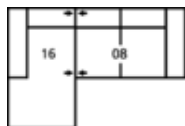

Measurements displayed here represent the standard for this series. Some pieces may vary.

01 Sofa
83 x 38 x 38"
211 x 97 x 96cm
IA: 69" / 176cm

02 Chair
37 x 38 x 38"
94 x 97 x 96cm
IA: 23" / 59cm

03 Loveseat
60 x 38 x 38"
153 x 97 x 96cm
IA: 46" / 117cm

04 Ottoman
23 x 23 x 17"
59 x 59 x 44cm

08 RHF Loveseat
07 LHF Loveseat
53 x 38 x 38"
135 x 97 x 96cm

09 Corner Curve
49 x 49 x 38"
125 x 125 x 96cm

10 Armless Chair
23 x 38 x 38"
59 x 97 x 96cm

13 RHF Sofa
12 LHF Sofa
76 x 38 x 38"
194 x 97 x 96cm

14 Armless Loveseat
46 x 38 x 38"
117 x 97 x 96cm

15 RHF Chaise
16 LHF Chaise
31 x 60 x 38"
79 x 153 x 96cm

35 RHF Corner Chaise
36 LHF Corner Chaise
83 x 38 x 38"
211 x 97 x 96cm

40 RHF Sofa Split
39 LHF Sofa Split
90 x 38 x 38"
228 x 97 x 96cm

Dimensions are the same for reverse direction where applicable.

POPULAR CONFIGURATIONS

Note: Always assemble configurations from right hand facing to left hand facing. Dimensions are shown as width x depth.