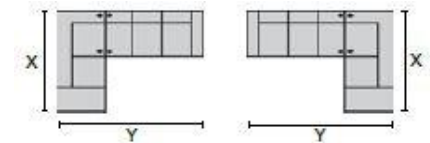

Dimensions are the same for reverse direction where applicable.

POPULAR CONFIGURATIONS

Note: Always assemble configurations from right hand facing to left hand facing. Dimensions are shown as width x depth.

C1 3-Seat Sofa Sectional with Chaise

C2 5-Seat Corner Sectional
93 x 91"

C4 6-Seat Corner Curve Sectional with Chaise

C7 5-Seat Corner Curve Sectional

C8 4-Seat Sofa Sectional with Chaise

C9 5-Seat Corner Sectional with Chaise Lounge

Specifications are correct at time of printing and are subject to change without notice.

LHF = left hand facing means the "end arm" is on the LEFT HAND SIDE of the upholstered piece when you are standing in front of the piece.