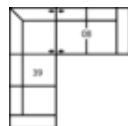

C2 5-Seat Corner Sectional
93 x 91"