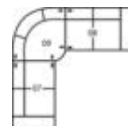

08 RHF Loveseat
07 LHF Loveseat
55 x 38 x 36"
140 x 97 x 91cm

09 Corner Curve
49 x 49 x 36"
125 x 125 x 91cm

10 Armless Chair
24 x 38 x 36"
60 x 97 x 91cm

13 RHF Sofa
12 LHF Sofa
78 x 38 x 36"
199 x 97 x 91cm

14 Armless Loveseat
47 x 38 x 36"
120 x 97 x 91cm

15 RHF Chaise
16 LHF Chaise
33 x 60 x 36"
83 x 152 x 91cm

35 RHF Corner Chaise
36 LHF Corner Chaise
83 x 38 x 36"
211 x 97 x 91cm

40 RHF Sofa Split
39 LHF Sofa Split
90 x 38 x 36"
230 x 97 x 91cm

Dimensions are the same for reverse direction where applicable.

POPULAR CONFIGURATIONS

Note: Always assemble configurations from right hand facing to left hand facing. Dimensions are shown as width x depth.

C1 3-Seat Sofa Sectional with Chaise

C2 5-Seat Corner Sectional
93 x 91"

C4 6-Seat Corner Curve Sectional with Chaise

C7 5-Seat Corner Curve Sectional

C8 4-Seat Sofa Sectional with Chaise

C9 5-Seat Corner Sectional with Chaise Lounge