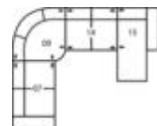

08 RHF Loveseat
07 LHF Loveseat
55 x 38 x 36"
140 x 97 x 91cm

09 Corner Curve
49 x 49 x 36"
125 x 125 x 91cm

10 Armless Chair
24 x 38 x 36"
60 x 97 x 91cm

13 RHF Sofa
12 LHF Sofa
78 x 38 x 36"
199 x 97 x 91cm

14 Armless Loveseat
47 x 38 x 36"
120 x 97 x 91cm

15 RHF Chaise
16 LHF Chaise
33 x 60 x 36"
83 x 152 x 91cm

35 RHF Corner Chaise
36 LHF Corner Chaise
83 x 38 x 36"
211 x 97 x 91cm

40 RHF Sofa Split
39 LHF Sofa Split
90 x 38 x 36"
230 x 97 x 91cm

Dimensions are the same for reverse direction where applicable.

POPULAR CONFIGURATIONS

Note: Always assemble configurations from right hand facing to left hand facing. Dimensions are shown as width x depth.

C1 3-Seat Sofa Sectional with Chaise

C2 5-Seat Corner Sectional
93 x 91"

C4 6-Seat Corner Curve Sectional with Chaise

C7 5-Seat Corner Curve Sectional

C8 4-Seat Sofa Sectional with Chaise

C9 5-Seat Corner Sectional with Chaise Lounge