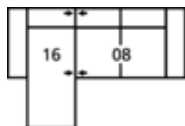

08 RHF Loveseat
07 LHF Loveseat
55 x 38 x 36"
140 x 97 x 91cm

09 Corner Curve
49 x 49 x 36"
125 x 125 x 91cm

10 Armless Chair
24 x 38 x 36"
60 x 97 x 91cm

13 RHF Sofa
12 LHF Sofa
78 x 38 x 36"
199 x 97 x 91cm

14 Armless Loveseat
47 x 38 x 36"
120 x 97 x 91cm

15 RHF Chaise
16 LHF Chaise
33 x 60 x 36"
83 x 152 x 91cm

35 RHF Corner Chaise
36 LHF Corner Chaise
83 x 38 x 36"
211 x 97 x 91cm

40 RHF Sofa Split
39 LHF Sofa Split
90 x 38 x 36"
230 x 97 x 91cm

Dimensions are the same for reverse direction where applicable.

POPULAR CONFIGURATIONS

Note: Always assemble configurations from right hand facing to left hand facing. Dimensions are shown as width x depth.