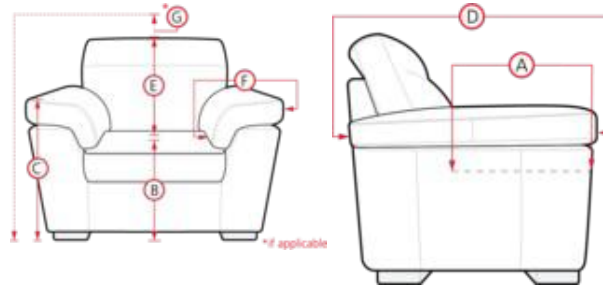

FEATURE IMAGE (shown)
CONFIGURATION C2
39 LHF Sofa Split
08 RHF Loveseat

77509 MEADOWRIDGE

- A. Seat Depth: 21.5 in / 54.5 cm
- C. Arm Height: 24.4 in / 62.0 cm
- E. Seat Back Height: 16.5 in / 42.0 cm
- G. Headrest Extension: N/A

01 Sofa
87 x 38 x 36"
220 x 97 x 91cm
IA: 69" / 176cm

02 Chair
40 x 38 x 36"
103 x 97 x 91cm
IA: 23" / 59cm

03 Loveseat
64 x 38 x 36"
162 x 97 x 91cm
IA: 46" / 117cm

04 Ottoman
23 x 23 x 17"
59 x 59 x 44cm