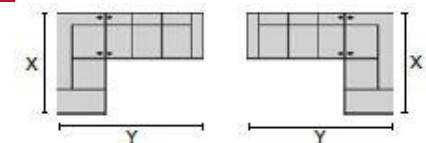

11 Corner Square
40 x 40 x 32"
102 x 102 x 82cm

13 RHF Sofa
12 LHF Sofa
86 x 40 x 32"
218 x 102 x 82cm

35 RHF Corner Chaise
36 LHF Corner Chaise
90 x 40 x 32"
228 x 102 x 82cm

95 Chair & 1/2
55 x 40 x 32"
140 x 102 x 82cm
IA: 22" / 56cm

POPULAR CONFIGURATIONS

Note: Always assemble configurations from right hand facing to left hand facing. Dimensions are shown as width x depth.

C0 7-Seat Corner Sectional
126 x 126"

C9 5-Seat Corner Sectional
with Chaise Lounge

CB Sectional-07/11/08
102 x 102"

CE 4-Seat Corner Sectional
with Chaise Lounge

Dimensions are the same for reverse direction where applicable.

Specifications are correct at time of printing and are subject to change without notice.