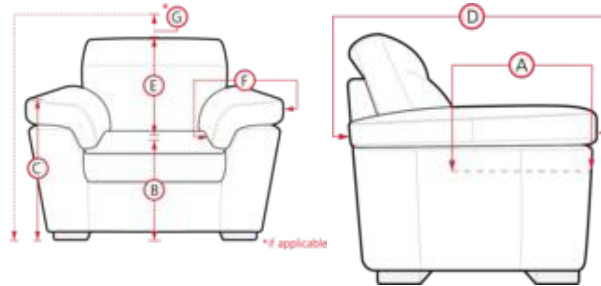

FEATURE IMAGE (shown)
CONFIGURATION CE
07 LHF Loveseat
35 RHF Corner Chaise

77319 MIAMI

- A. Seat Depth: 24.5 in / 62.2 cm
- C. Arm Height: 23.0 in / 58.4 cm
- E. Seat Back Height: 15.5 in / 39.4 cm
- G. Headrest Extension: N/A

PALLISER
My Home, My Style, My Way™

- B. Seat Height: 16.5 in / 42.0 cm
- D. Arm Depth: 38.0 in / 96.5 cm
- F. Width of Arm: 15.5 in / 39.4 cm

Measurements displayed here represent the standard for this series. Some pieces may vary.

01 Sofa
98 x 40 x 32"
249 x 102 x 82cm
IA: 65" / 166cm

03 Loveseat
75 x 40 x 32"
191 x 102 x 82cm
IA: 42" / 107cm

04 Ottoman
39 x 39 x 15"
100 x 100 x 39cm

08 RHF Loveseat
07 LHF Loveseat
62 x 40 x 32"
158 x 102 x 82cm

POPULAR CONFIGURATIONS

Note: Always assemble configurations from right hand facing to left hand facing. Dimensions are shown as width x depth.

C0 7-Seat Corner Sectional
126 x 126"

C9 5-Seat Corner Sectional
with Chaise Lounge