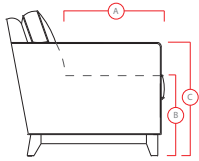

77632 NOLA

Printed in Canada 11/16

PALLISER[®]
My Home, My Style, My Way[™]

77632 NOLA

PALLISER®

My Home, My Style, My Way™

DIMENSIONS SHOWN AS WIDTH X DEPTH X HEIGHT.
SPECIFICATIONS ARE CORRECT AT TIME OF PRINTING AND ARE SUBJECT TO CHANGE WITHOUT NOTICE.
LHF – LEFT HAND FACING RHF – RIGHT HAND FACING IA – INSIDE ARM TO INSIDE ARM