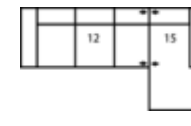

Note: Always assemble configurations from right hand facing to left hand facing. Dimensions are shown as width x depth.

C0 7-Seat Corner Sectional
127 x 127"

C1 3-Seat Sofa Sectional with Chaise

C2 5-Seat Corner Sectional
94 x 94"

C4 6-Seat Corner Curve Sectional with Chaise

C7 5-Seat Corner Curve Sectional

C8 4-Seat Sofa Sectional with Chaise

Specifications are correct at time of printing and are subject to change without notice.
LHF = left hand facing means the "end arm" is on the LEFT HAND SIDE of the upholstered piece when you are standing in front of the piece.
RHF = right hand facing means the "end arm" is on the RIGHT HAND SIDE of the upholstered piece when you are standing in front of the piece.
Actual measurements for each item may vary from what is shown here. Please allow up to a +/- 1 inch difference.