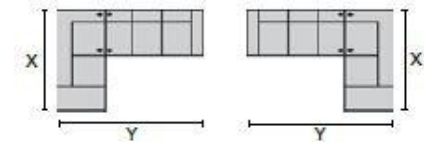

40 RHF Sofa Split
39 LHF Sofa Split
95 x 40 x 38"
241 x 102 x 96cm

76 RHF Nest
77 LHF Nest
60 x 48 x 38"
152 x 121 x 96cm

Dimensions are the same for reverse direction where applicable.

POPULAR CONFIGURATIONS

Note: Always assemble configurations from right hand facing to left hand facing. Dimensions are shown as width x depth.

C0 7-Seat Corner Sectional
127 x 127"

C1 3-Seat Sofa Sectional with Chaise

C2 5-Seat Corner Sectional
94 x 94"

C4 6-Seat Corner Curve Sectional with Chaise

C7 5-Seat Corner Curve Sectional

C8 4-Seat Sofa Sectional with Chaise

Specifications are correct at time of printing and are subject to change without notice.
LHF = left hand facing means the "end arm" is on the LEFT HAND SIDE of the upholstered piece when you are standing in front of the piece.
RHF = right hand facing means the "end arm" is on the RIGHT HAND SIDE of the upholstered piece when you are standing in front of the piece.
Actual measurements for each item may vary from what is shown here. Please allow up to a +/- 1 inch difference.