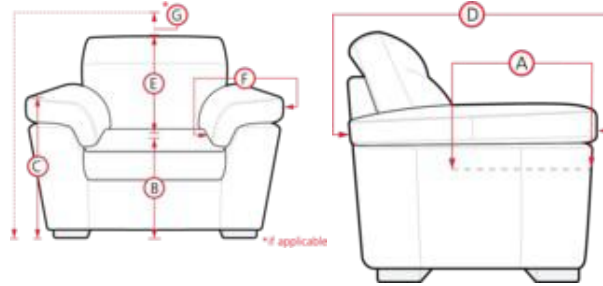

77555 NORTHBROOK

- A. Seat Depth: 21.7 in / 55.2 cm
- C. Arm Height: 24.2 in / 61.5 cm
- E. Seat Back Height: 20.5 in / 52.0 cm
- G. Headrest Extension: N/A

PALLISER
My Home, My Style, My Way™

- B. Seat Height: 19.3 in / 49.0 cm
- D. Arm Depth: 33.1 in / 84.0 cm
- F. Width of Arm: 13.8 in / 35.0 cm

Measurements displayed here represent the standard for this series. Some pieces may vary.

Dimensions are the same for reverse direction where applicable.

POPULAR CONFIGURATIONS

Note: Always assemble configurations from right hand facing to left hand facing. Dimensions are shown as width x depth.