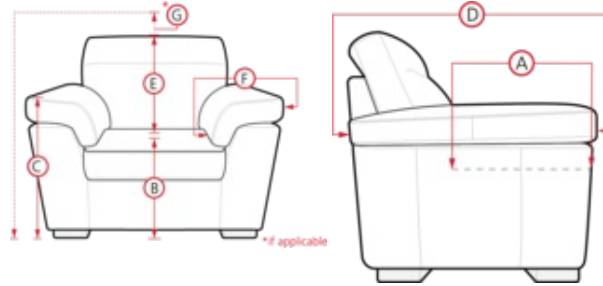

77338 OTTAWA