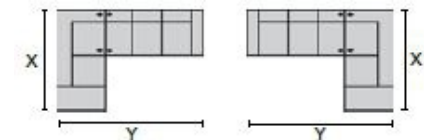

- B. Seat Height: N/A
- D. Arm Depth: N/A
- F. Width of Arm: N/A

Measurements displayed here represent the standard for this series. Some pieces may vary.

01 Sofa
84 x 38 x 34"
214 x 97 x 87cm
IA: 69" / 176cm

02 Chair
38 x 38 x 34"
97 x 97 x 87cm
IA: 23" / 59cm

03 Loveseat
61 x 38 x 34"
155 x 97 x 87cm
IA: 46" / 117cm

04 Ottoman
23 x 23 x 17"
59 x 59 x 44cm

08 RHF Loveseat
07 LHF Loveseat
54 x 38 x 34"
136 x 97 x 87cm

09 Corner Curve
49 x 49 x 34"
125 x 125 x 87cm

10 Armless Chair
23 x 38 x 34"
59 x 97 x 87cm

13 RHF Sofa
12 LHF Sofa
77 x 38 x 34"
195 x 97 x 87cm

14 Armless Loveseat
46 x 38 x 34"
117 x 97 x 87cm

15 RHF Chaise
16 LHF Chaise
30 x 60 x 34"
77 x 153 x 87cm

35 RHF Corner Chaise
36 LHF Corner Chaise
84 x 38 x 34"
214 x 97 x 87cm

40 RHF Sofa Split
39 LHF Sofa Split
90 x 38 x 34"
229 x 97 x 87cm

Dimensions are the same for reverse direction where applicable.

Specifications are correct at time of printing and are subject to change without notice.