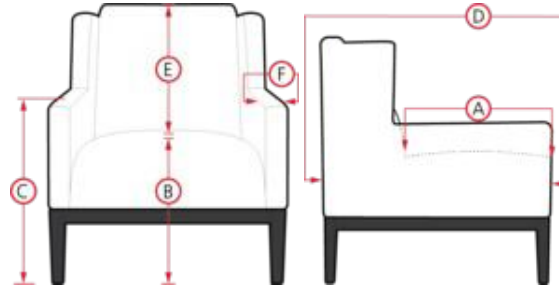

## 77040 PIA

The Pia collection is a new take on tradition - a perfect harmony between contemporary style and comfortable functionality. Perfectly scaled to fit space conscious rooms with a swivel base that lets you twist and turn with ease to make conversations effortless. Add on the attractive stitching and cleanlines and it's an absolute beauty. The versatile design of the Pia collection features attractive stitching and a minimalist shape that will add a chic twist to any room in your home.

### FEATURES

- Features: 360 degree swivel ring base, Single top stitching for a clean and tailored finish (on leather and select fabrics)
- Cover: All Palliser Fabrics, All Palliser Leathers
- Frame Construction: The majority of Palliser frames are constructed from engineered wood products, hardwood or softwood; joints are pinned and glued for uniformity and strength.
- Cushions: Attached seat cushions feature a high-resiliency, high density foam core with a polyester wrap, Tight back cushions feature a high-quality foam core with a polyester wrap
- Suspension: Back suspension features 100% premium elastic webbing to provide consistent comfort and support, Seat suspension features interwoven 100% premium elastic webbing, engineered to provide consistent comfort and endurance

# 77040 PIA

- A. Seat Depth: 21.1 in / 53.5 cm
- C. Arm Height: 23.0 in / 58.5 cm
- E. Seat Back Height: 14.8 in / 37.5 cm

**PALLISER**  
My Home, My Style, My Way™

- B. Seat Height: 18.9 in / 47.9 cm
- D. Arm Depth: 31.5 in / 80.1 cm
- F. Width of Arm: 3.5 in / 8.8 cm

Measurements displayed here represent the standard for this series. Some pieces may vary.

- 33 Swivel Chair
- 99 Swivel Chair w/ Two 16
- 25 x 32 x 32"
- 64 x 81 x 82cm
- IA: 19" / 47cm

Dimensions are the same for reverse direction where applicable.