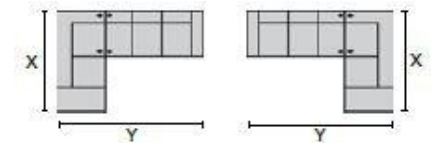

# 77040 PIA

- A. Seat Depth: 21.1 in / 53.5 cm
- C. Arm Height: 23.0 in / 58.5 cm
- E. Seat Back Height: 14.8 in / 37.5 cm

**PALLISER**  
My Home, My Style, My Way™

- B. Seat Height: 18.9 in / 47.9 cm
- D. Arm Depth: 31.5 in / 80.1 cm
- F. Width of Arm: 3.5 in / 8.8 cm

Measurements displayed here represent the standard for this series. Some pieces may vary.

- 33 Swivel Chair
- 99 Swivel Chair w/ Two 16
- 25 x 32 x 32"
- 64 x 81 x 82cm
- IA: 19" / 47cm

Dimensions are the same for reverse direction where applicable.

Specifications are correct at time of printing and are subject to change without notice.

LHF = left hand facing means the "end arm" is on the LEFT HAND SIDE of the upholstered piece when you are standing in front of the piece.