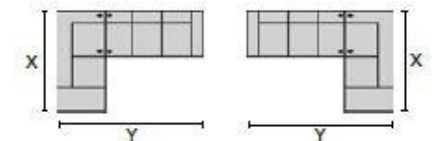

32 Rocker Manual Recliner  
39 Rocker Power Recliner  
29 x 38 x 39"  
75 x 96 x 99cm  
IA: 21" / 54cm

33 Swivel Rocker Manual Recliner  
29 x 38 x 40"  
75 x 96 x 102cm  
IA: 21" / 54cm

34 Swivel Glider Manual Recliner  
38 Swivel Glider Power Re  
29 x 38 x 39"  
75 x 96 x 99cm  
IA: 21" / 54cm

36 Lift Chair w/Power  
29 x 38 x 39"  
75 x 96 x 99cm  
IA: 21" / 54cm

45 Layflat Manual Mechanism  
29 x 38 x 39"  
75 x 96 x 99cm  
IA: 21" / 54cm

71 Layflat Power Recliner  
29 x 38 x 39"  
75 x 96 x 99cm  
IA: 21" / 54cm

Dimensions are the same for reverse direction where applicable.

Specifications are correct at time of printing and are subject to change without notice.

LHF = left hand facing means the "end arm" is on the LEFT HAND SIDE of the upholstered piece when you are standing in front of the piece.