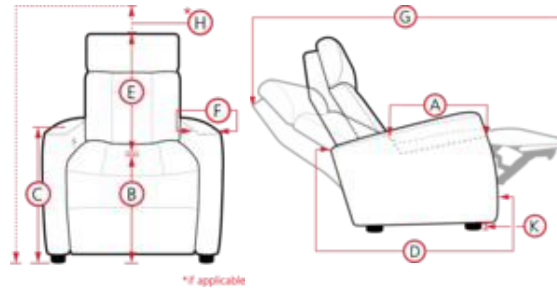

## 42306 PINECREST

Pinecrest is a sleek and small scale design, inspired by a modern style that is beautifully emphasized with clean lines and a chic stature. The slim profile is complemented by trendy flared arms, with captivating topstitching and piping details, all flawlessly coming together to create the perfect recliner. The back is filled with soft blown fiber for added luxury, while the reclining feature helps you bring your comfort to the next level. The Pinecrest is available in either power or manual recline and a variety of unique comfort functions for maximized convenience including a rocking function, swivel, swivel glider, wall hugger, layflat, and lift, which allows gentle ease from a sitting to a standing position, while reducing strain on joints. For a look that never goes out of style, the Pinecrest collection is the perfect addition to your space, it provides a comfortable place to relax without taking up a lot of floor space.

# 42306 PINECREST

- A. Seat Depth: 20.5 in / 52.0 cm
- C. Arm Height: 23.6 in / 60.0 cm
- E. Seat Back Height: 22.0 in / 56.0 cm
- G. Reclined Depth: 60.7 in / 154.22 cm

- B. Seat Height: 19.1 in / 48.5 cm
- D. Arm Depth: 31.1 in / 79.0 cm
- F. Width of Arm: N/A
- H. Headrest Extension: N/A

**PALLISER**  
My Home, My Style, My Way™

Measurements displayed here represent the standard for this series. Some pieces may vary.

31 Wallhugger Power Recliner  
35 Wallhugger Manual Recl  
29 x 38 x 39"  
75 x 96 x 99cm  
IA: 21" / 54cm

36 Lift Chair w/Power  
29 x 38 x 39"  
75 x 96 x 99cm  
IA: 21" / 54cm

45 Layflat Manual Mechanism  
29 x 38 x 39"  
75 x 96 x 99cm  
IA: 21" / 54cm

71 Layflat Power Recliner  
29 x 38 x 39"  
75 x 96 x 99cm  
IA: 21" / 54cm