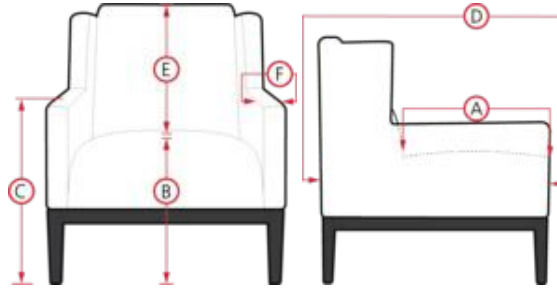

77017 PLATO

The Plato accent chair is a captivating and contemporary accent chair. An ideal complement to an urban aesthetic, the Plato chair features a unique swivel base with a stunning chrome pedestal and rich Espresso wood base. The geometric form of the Plato chair is foam-filled and cradles the body while seated. Give your room a contemporary style, this compact accent chair upholsters beautifully and nicely accommodates a variety of fabric and leather options. The toss pillow option is available in fabric only.

77017 PLATO

- A. Seat Depth: N/A
- C. Arm Height: N/A
- E. Seat Back Height: N/A

PALLISER[®]
My Home, My Style, My Way™

- B. Seat Height: N/A
- D. Arm Depth: N/A
- F. Width of Arm: N/A

Measurements displayed here represent the standard for this series. Some pieces may vary.

33 Swivel Chair
96 Chair w/ Two 16" Pillo
32 x 34 x 34"
81 x 86 x 87cm
IA: 21" / 53cm

Dimensions are the same for reverse direction where applicable.

Specifications are correct at time of printing and are subject to change without notice.

LHF = left hand facing means the "end arm" is on the LEFT HAND SIDE of the upholstered piece when you are standing in front of the piece.

RHF = right hand facing means the "end arm" is on the RIGHT HAND SIDE of the upholstered piece when you are standing in front of the piece.