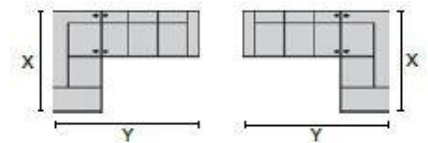

77017 PLATO

- A. Seat Depth: N/A
- C. Arm Height: N/A
- E. Seat Back Height: N/A

PALLISER[®]
My Home, My Style, My Way™

- B. Seat Height: N/A
- D. Arm Depth: N/A
- F. Width of Arm: N/A

Measurements displayed here represent the standard for this series. Some pieces may vary.

33 Swivel Chair
96 Chair w/ Two 16" Pillo
32 x 34 x 34"
81 x 86 x 87cm
IA: 21" / 53cm

Dimensions are the same for reverse direction where applicable.

Specifications are correct at time of printing and are subject to change without notice.

LHF = left hand facing means the "end arm" is on the LEFT HAND SIDE of the upholstered piece when you are standing in front of the piece.

RHF = right hand facing means the "end arm" is on the RIGHT HAND SIDE of the upholstered piece when you are standing in front of the piece.