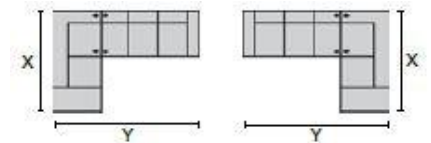

# 50001 Q01

**PALLISER**  
My Home, My Style, My Way™

- A. Seat Depth: 20.7 in / 52.7 cm
- B. Seat Height: 18.0 in / 45.7 cm
- C. Arm Height: N/A
- D. Arm Depth: N/A
- E. Seat Back Height: N/A
- F. Width of Arm: N/A
- G. Reclined Depth: 40.5 in / 102.9 cm
- H. Headrest Extension: N/A

Measurements displayed here represent the standard for this series. Some pieces may vary.

02 Chair & Ottoman  
31 x 33 x 42"  
78 x 83 x 107cm  
IA: 21" / 53cm

Dimensions are the same for reverse direction where applicable.

Specifications are correct at time of printing and are subject to change without notice.

LHF = left hand facing means the "end arm" is on the LEFT HAND SIDE of the upholstered piece when you are standing in front of the piece.