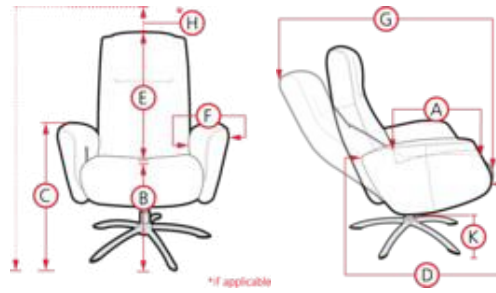

## 50001 Q01

The stylish, European-inspired Quantum recliner is ergonomically designed to cradle your body and complement any contemporary décor. Featuring chrome trim on the arms and a covered base with an articulating headrest, the Q01 is sophisticated contemporary design at its best. A manual recline function with a sleek brushed metal inside handle mechanism provides a unique tilting ability and a smooth reclining motion. A padded arm rest means you don't have to sacrifice style for comfort. Prop your feet up with a matching ottoman. The Quantum recliner is a great addition to any contemporary home.

### FEATURES

- **Features:** Piping for an elegant finish that frames the shape of this design, Contemporary brushed metal prong base with 360 degree swivel
- **Frame Construction:** The majority of Palliser frames are constructed from engineered wood products, hardwood or softwood; joints are pinned and glued for uniformity and strength.
- **Cushions:** Tight seat cushions are engineered using multiple densities of high-resiliency, contour-cut foam for a perfect ergonomic seating experience, Tight back cushions are engineered using multiple densities of contour-cut foam for a perfect ergonomic experience
- **Suspension:** Back suspension features sinuous springs to provide premium comfort and support, Seat suspension features heavy gauge sinuous springs, engineered to provide premium comfort and endurance

# 50001 Q01

**PALLISER**  
My Home, My Style, My Way™

- A. Seat Depth: 20.7 in / 52.7 cm
- B. Seat Height: 18.0 in / 45.7 cm
- C. Arm Height: N/A
- D. Arm Depth: N/A
- E. Seat Back Height: N/A
- F. Width of Arm: N/A
- G. Reclined Depth: 40.5 in / 102.9 cm
- H. Headrest Extension: N/A

Measurements displayed here represent the standard for this series. Some pieces may vary.

02 Chair & Ottoman  
31 x 33 x 42"  
78 x 83 x 107cm  
IA: 21" / 53cm

Dimensions are the same for reverse direction where applicable.