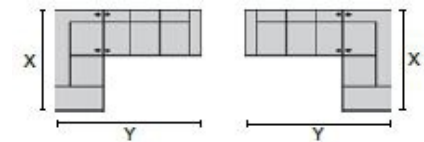

40 RHF Sofa Split
39 LHF Sofa Split
88 x 37 x 34"
224 x 94 x 87cm

POPULAR CONFIGURATIONS

Note: Always assemble configurations from right hand facing to left hand facing. Dimensions are shown as width x depth.

C2 SECTIONAL-39/08
90 x 88"
229 x 224 cm

C9 Sectional-12/35
112 x 80"
285 x 204 cm

CE Sectional-07/35
90 x 80"
229 x 204 cm

CR Sectional-07/08
106 x 37"
270 x 94 cm

CX Sectional-12/40
112 x 88"
285 x 224 cm

Dimensions are the same for reverse direction where applicable.

Specifications are correct at time of printing and are subject to change without notice.

LHF = left hand facing means the "end arm" is on the LEFT HAND SIDE of the upholstered piece when you are standing in front of the piece.