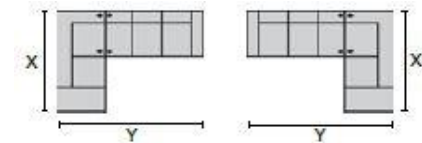

Specifications are correct at time of printing and are subject to change without notice.

LHF = left hand facing means the "end arm" is on the LEFT HAND SIDE of the upholstered piece when you are standing in front of the piece.

RHF = right hand facing means the "end arm" is on the RIGHT HAND SIDE of the upholstered piece when you are standing in front of the piece.

Actual measurements for each item may vary from what is shown here. Please allow up to a +/- 1 inch difference.