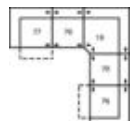

5P Sofa Power Recliner
75 Sofa Manual Recliner 2
81 x 42 x 35"
206 x 106 x 89cm
IA: 62" / 158cm

70 Armless Chair
32 x 42 x 35"
82 x 106 x 89cm

76 RHF Manual Recliner
6P RHF Power Recliner
40 x 42 x 35"
103 x 106 x 89cm

77 LHF Manual Recliner
7P LHF Power Recliner
40 x 42 x 35"
103 x 106 x 89cm

B4 Home Theater Wedge, Wd Tbl, USB
17 x 39 x 31"
43 x 100 x 78cm

B6 Console, Wood Table, USB
14 x 39 x 31"
35 x 100 x 78cm

B8 45 Degree Wedge, Wood Table, USB
36 x 38 x 31"
91 x 96 x 78cm

W7 Wedge w/Storage & USB
17 x 39 x 31"
43 x 100 x 78cm

W8 Wedge 45 Degree w/Storage & US
36 x 38 x 31"
91 x 96 x 78cm

W9 Console w/Storage & USB
14 x 39 x 31"
35 x 100 x 78cm

Dimensions are the same for reverse direction where applicable.

POPULAR CONFIGURATIONS

Note: Always assemble configurations from right hand facing to left hand facing. Dimensions are shown as width x depth.

NE 5-Seat Corner Reclining Sectional

Q0 4-Seat Angled Wedge Reclining Sectional