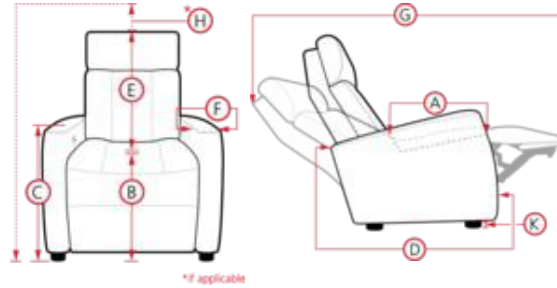

41639 SHORECREST

PALLISER®
My Home, My Style, My Way™

- A. Seat Depth: 22.4 in / 57.0 cm
- B. Seat Height: 19.4 in / 49.3 cm
- C. Arm Height: 26.6 in / 67.5 cm
- D. Arm Depth: 39.0 in / 99.0 cm
- E. Seat Back Height: 17.7 in / 45.0 cm
- F. Width of Arm: N/A
- G. Reclined Depth: 67.6 in / 171.8 cm
- H. Headrest Extension: 6.1 in / 15.5 cm

Measurements displayed here represent the standard for this series. Some pieces may vary.

Dimensions are the same for reverse direction where applicable.

POPULAR CONFIGURATIONS

Note: Always assemble configurations from right hand facing to left hand facing. Dimensions are shown as width x depth.

Q3 4-Seat HTS Console Separated Reclining