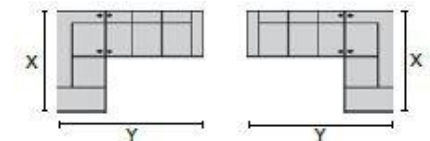

FEATURE IMAGE (shown)
CONFIGURATION C0
12 LHF Sofa
11 Corner Square
13 RHF Sofa

77716 TALIA

- A. Seat Depth: 22.5 in / 57.15 cm
- C. Arm Height: 24.5 in / 62.23 cm
- E. Seat Back Height: N/A
- G. Headrest Extension: N/A

01 Sofa
88 x 40 x 34"
224 x 102 x 87cm
IA: 78" / 199cm

02 Chair
40 x 40 x 34"
102 x 102 x 87cm
IA: 30" / 77cm

03 Loveseat
70 x 40 x 34"
178 x 102 x 87cm
IA: 60" / 153cm

04 Ottoman
43 x 29 x 18"
110 x 74 x 46cm

10 Armless Chair
39 x 40 x 34"
100 x 102 x 87cm

11 Corner Square
39 x 39 x 34"
100 x 100 x 87cm

12 LHF Sofa
13 RHF Sofa
84 x 40 x 34"
214 x 102 x 87cm

POPULAR CONFIGURATIONS

Note: Always assemble configurations from right hand facing to left hand facing. Dimensions are shown as width x depth.

C0 7-Seat Corner Sectional
123 x 123"

Dimensions are the same for reverse direction where applicable.

Specifications are correct at time of printing and are subject to change without notice.

LHF = left hand facing means the "end arm" is on the LEFT HAND SIDE of the upholstered piece when you are standing in front of the piece.
RHF = right hand facing means the "end arm" is on the RIGHT HAND SIDE of the upholstered piece when you are standing in front of the piece.
Actual measurements for each item may vary from what is shown here.
Please allow up to a +/- 1 inch difference.