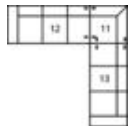

FEATURE IMAGE (shown)
CONFIGURATION C0
12 LHF Sofa
11 Corner Square
13 RHF Sofa

77716 TALIA

- A. Seat Depth: 22.5 in / 57.15 cm
- C. Arm Height: 24.5 in / 62.23 cm
- E. Seat Back Height: N/A
- G. Headrest Extension: N/A

01 Sofa
88 x 40 x 34"
224 x 102 x 87cm
IA: 78" / 199cm

02 Chair
40 x 40 x 34"
102 x 102 x 87cm
IA: 30" / 77cm

03 Loveseat
70 x 40 x 34"
178 x 102 x 87cm
IA: 60" / 153cm

04 Ottoman
43 x 29 x 18"
110 x 74 x 46cm

10 Armless Chair
39 x 40 x 34"
100 x 102 x 87cm

11 Corner Square
39 x 39 x 34"
100 x 100 x 87cm

12 LHF Sofa
13 RHF Sofa
84 x 40 x 34"
214 x 102 x 87cm

POPULAR CONFIGURATIONS

Note: Always assemble configurations from right hand facing to left hand facing. Dimensions are shown as width x depth.

C0 7-Seat Corner Sectional
123 x 123"

Dimensions are the same for reverse direction where applicable.

Specifications are correct at time of printing and are subject to change without notice.

LHF = left hand facing means the "end arm" is on the LEFT HAND SIDE of the upholstered piece when you are standing in front of the piece.
RHF = right hand facing means the "end arm" is on the RIGHT HAND SIDE of the upholstered piece when you are standing in front of the piece.
Actual measurements for each item may vary from what is shown here.
Please allow up to a +/- 1 inch difference.