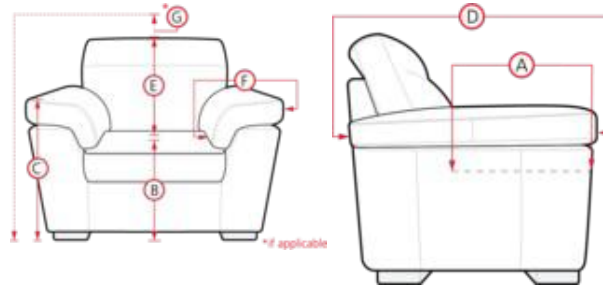

FEATURE IMAGE (shown)
CONFIGURATION C0
12 LHF Sofa
11 Corner Square
13 RHF Sofa

77716 TALIA

- A. Seat Depth: 22.5 in / 57.15 cm
- C. Arm Height: 24.5 in / 62.23 cm
- E. Seat Back Height: N/A
- G. Headrest Extension: N/A

01 Sofa
88 x 40 x 34"
224 x 102 x 87cm
IA: 78" / 199cm

02 Chair
40 x 40 x 34"
102 x 102 x 87cm
IA: 30" / 77cm

03 Loveseat
70 x 40 x 34"
178 x 102 x 87cm
IA: 60" / 153cm

04 Ottoman
43 x 29 x 18"
110 x 74 x 46cm

10 Armless Chair
39 x 40 x 34"
100 x 102 x 87cm

11 Corner Square
39 x 39 x 34"
100 x 100 x 87cm

12 LHF Sofa
13 RHF Sofa
84 x 40 x 34"
214 x 102 x 87cm

POPULAR CONFIGURATIONS

Note: Always assemble configurations from right hand facing to left hand facing. Dimensions are shown as width x depth.

C0 7-Seat Corner Sectional
123 x 123"

Dimensions are the same for reverse direction where applicable.

Specifications are correct at time of printing and are subject to change without notice.

LHF = left hand facing means the "end arm" is on the LEFT HAND SIDE of the upholstered piece when you are standing in front of the piece.
RHF = right hand facing means the "end arm" is on the RIGHT HAND SIDE of the upholstered piece when you are standing in front of the piece.
Actual measurements for each item may vary from what is shown here.
Please allow up to a +/- 1 inch difference.