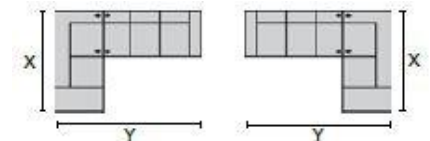

77792 THOMPSON

PALLISER®
My Home, My Style, My Way™

- A. Seat Depth: 20.7 in / 52.7 cm
- B. Seat Height: 22.0 in / 55.9 cm
- C. Arm Height: 25.0 in / 63.5 cm
- D. Arm Depth: 34.8 in / 88.3 cm
- E. Seat Back Height: 16.0 in / 40.64 cm
- F. Width of Arm: 8.5 in / 21.6 cm
- G. Headrest Extension: N/A

Measurements displayed here represent the standard for this series. Some pieces may vary.

01 Sofa
84 x 37 x 38"
214 x 94 x 96cm
IA: 65" / 166cm

02 Chair
38 x 37 x 38"
98 x 94 x 96cm
IA: 21" / 54cm

03 Loveseat
60 x 37 x 38"
154 x 94 x 96cm
IA: 43" / 110cm

04 Ottoman
27 x 23 x 20"
69 x 59 x 51cm

21 Sofabed Double 54"
84 x 37 x 38"
214 x 94 x 96cm
IA: 65" / 166cm

Dimensions are the same for reverse direction where applicable.

Specifications are correct at time of printing and are subject to change without notice.

LHF = left hand facing means the "end arm" is on the LEFT HAND SIDE of the upholstered piece when you are standing in front of the piece.

RHF = right hand facing means the "end arm" is on the RIGHT HAND SIDE of the upholstered piece when you are standing in front of the piece.