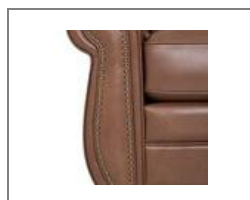

77792 THOMPSON

The traditional Thompson collection is warm and inviting. The collection features a clean roll arm that is highlighted by an elegant piping detail, extending to the front border and presenting a classic look with nostalgic charm. Semi-attached blown fiber back cushions offer softness, while the loose multi-density foam seat cushions feature foam-wrapped coils for superior suspension and support. Sophisticated topstitching is beautifully applied to showcase the material and frame. Superior comfort and a traditional structure make the Thompson collection timeless. It's a strapping, medium-sized addition to your home.

FEATURES

- **Frame Construction:** The majority of Palliser frames are constructed from engineered wood products, hardwood or softwood; joints are pinned and glued for uniformity and strength.
- **Cushions:** Semi-attached back cushions feature a fibre filling, blown into channels to prevent shifting and provide pillow-soft comfort, Loose seat cushions feature a high-resiliency, high density foam core with a polyester wrap
- **Suspension:** Back suspension features sinuous springs to provide premium comfort and support, Seat suspension features 8-way hand-tied drop in coil units, engineered to provide luxurious, high-end support.
- **Mechanism Activation:** All sofa bed pieces have an easy open and close operation, seat and back cushions remain attached during opening and closing.
- **Cover:** All Palliser Leathers
- **Features:** Double top stitching for a luxurious and tailored finish (on leather and select fabrics), Piping for an elegant finish that frames the shape of this design, This collection comes standard with an Espresso finish wood leg, Arm facing for added dimension and a classic appearance