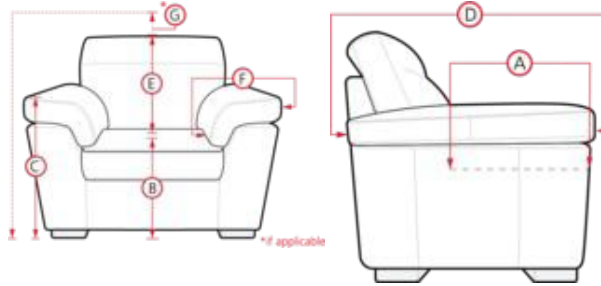

77327 THURSTON