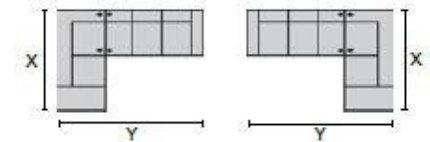

- B. Seat Height: N/A
- D. Arm Depth: N/A
- F. Width of Arm: N/A

Measurements displayed here represent the standard for this series. Some pieces may vary.

01 Sofa
92 x 43 x 38"
234 x 110 x 97cm
IA: 65" / 166cm

02 Chair
47 x 43 x 38"
120 x 110 x 97cm
IA: 21" / 54cm

03 Loveseat
70 x 43 x 38"
178 x 110 x 97cm
IA: 43" / 110cm

04 Ottoman
24 x 24 x 22"
61 x 61 x 56cm

07 LHF Loveseat
08 RHF Loveseat
57 x 43 x 38"
145 x 110 x 97cm

09 Corner Curve
56 x 56 x 38"
143 x 143 x 97cm

10 Armless Chair
22 x 43 x 38"
56 x 110 x 97cm

POPULAR CONFIGURATIONS

Note: Always assemble configurations from right hand facing to left hand facing. Dimensions are shown as width x depth.

C7 5-Seat Corner Curve
Sectional

CR 4-Seat Curved Sectional
114 x 43"

Dimensions are the same for reverse direction where applicable.

Specifications are correct at time of printing and are subject to change without notice.