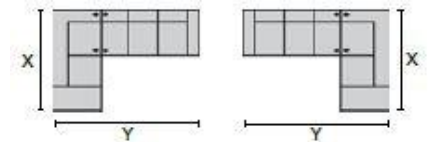

Measurements displayed here represent the standard for this series. Some pieces may vary.

01 Sofa
93 x 38 x 40"
237 x 97 x 102cm
IA: 68" / 173cm

02 Chair
47 x 38 x 40"
120 x 97 x 102cm
IA: 22" / 56cm

03 Loveseat
70 x 38 x 40"
178 x 97 x 102cm
IA: 45" / 115cm

04 Ottoman
23 x 23 x 19"
59 x 59 x 49cm

22 Sofabed Queen 60"
93 x 38 x 40"
237 x 97 x 102cm
IA: 68" / 173cm

Dimensions are the same for reverse direction where applicable.

Specifications are correct at time of printing and are subject to change without notice.

LHF = left hand facing means the "end arm" is on the LEFT HAND SIDE of the upholstered piece when you are standing in front of the piece.

RHF = right hand facing means the "end arm" is on the RIGHT HAND SIDE of the upholstered piece when you are standing in front of the piece.