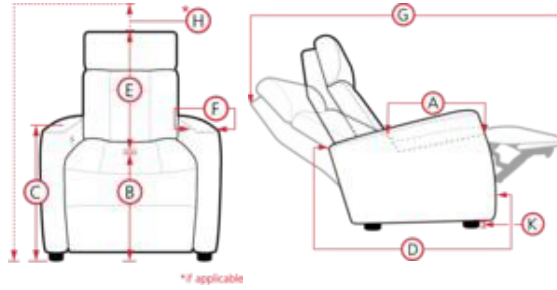

40510 WEEKENDER

In today's hectic world, quality sleep is at a premium. Perfect for overnight guests, sleepovers and space-challenged rooms, Palliser sleeper sofas deliver the ultimate combination of style and comfort. With its bold lines and thick proportions, the Weekender will bring character and quality into your living space. Generous track arms provide a sense of structural stability, underpinning the soft comfort of the design. Square box cushions are offset by slim track arms and detailed topstitching accents. Inside, you will find a specially designed 4-inch foam Serta® mattress with a 1-inch top layer of gel-infused memory foam that dissipates heat, keeping the body cool and comfortable while offering conforming support for ultimate sleep. Attached seat and back cushions remain attached during opening and closing, eliminating the need to be stored when used for sleeping. The transition from sofa to bed is seamless with the utilization of the European mechanism. The uncluttered profile and conveniently compact size bring extra sleeping space to smaller quarters. The Weekender sofa bed is available in European double and queen sizes.

40510 WEEKENDER

*If applicable

- A. Seat Depth: 22.8 in / 58.0 cm
- C. Arm Height: 23.5 in / 59.7 cm
- E. Seat Back Height: 15.4 in / 39.0 cm
- G. Reclined Depth: 83.7 in / 212.5 cm

PALLISER®
My Home, My Style, My Way™

- B. Seat Height: 20.1 in / 51.0 cm
- D. Arm Depth: 37.8 in / 96.0 cm
- F. Width of Arm: 11.0 in / 27.9 cm
- H. Headrest Extension: N/A

Measurements displayed here represent the standard for this series. Some pieces may vary.

Dimensions are the same for reverse direction where applicable.

Specifications are correct at time of printing and are subject to change without notice.

LHF = left hand facing means the "end arm" is on the LEFT HAND SIDE of the upholstered piece when you are standing in front of the piece.