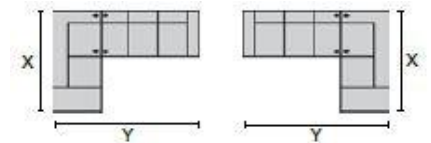

- B. Seat Height: 20.1 in / 51.0 cm
- D. Arm Depth: 37.8 in / 96.0 cm
- F. Width of Arm: 11.0 in / 27.9 cm
- H. Headrest Extension: N/A

Measurements displayed here represent the standard for this series. Some pieces may vary.

21 Sofabed Super Double, 2
over 2
85 x 39 x 34"
217 x 98 x 88cm
IA: 64" / 162cm

22 Sofabed Super Queen, 3
over 3
93 x 39 x 34"
237 x 98 x 88cm
IA: 72" / 182cm

2Q Sofabed Super Queen, 2
over 2
93 x 39 x 34"
237 x 98 x 88cm
IA: 72" / 182cm

Dimensions are the same for reverse direction where applicable.

Specifications are correct at time of printing and are subject to change without notice.

LHF = left hand facing means the "end arm" is on the LEFT HAND SIDE of the upholstered piece when you are standing in front of the piece.