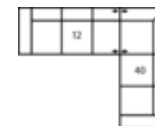

15 RHF Chaise  
16 LHF Chaise  
37 x 62 x 33"  
93 x 157 x 84cm

35 RHF Corner Chaise  
36 LHF Corner Chaise  
91 x 39 x 33"  
231 x 100 x 84cm

40 RHF Sofa Split  
39 LHF Sofa Split  
99 x 39 x 33"  
251 x 100 x 84cm

Dimensions are the same for reverse direction where applicable.

## POPULAR CONFIGURATIONS

Note: Always assemble configurations from right hand facing to left hand facing. Dimensions are shown as width x depth.

C1 3-Seat Sofa Sectional with Chaise

C2 5-Seat Corner Sectional  
100 x 98"

C9 5-Seat Corner Sectional with Chaise Lounge

CE 4-Seat Corner Sectional with Chaise Lounge

CX 6-Seat Corner Sectional  
127 x 98"

Specifications are correct at time of printing and are subject to change without notice.