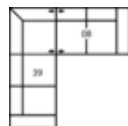

03 Loveseat  
71 x 39 x 33"  
182 x 100 x 84cm  
IA: 51" / 130cm

04 Ottoman  
39 x 28 x 18"  
100 x 72 x 47cm

08 RHF Loveseat  
07 LHF Loveseat  
62 x 39 x 33"  
157 x 100 x 84cm

13 RHF Sofa  
12 LHF Sofa  
88 x 39 x 33"  
225 x 100 x 84cm

15 RHF Chaise  
16 LHF Chaise  
37 x 62 x 33"  
93 x 157 x 84cm

35 RHF Corner Chaise  
36 LHF Corner Chaise  
91 x 39 x 33"  
231 x 100 x 84cm

40 RHF Sofa Split  
39 LHF Sofa Split  
99 x 39 x 33"  
251 x 100 x 84cm

Dimensions are the same for reverse direction where applicable.

## POPULAR CONFIGURATIONS

Note: Always assemble configurations from right hand facing to left hand facing. Dimensions are shown as width x depth.

C1 3-Seat Sofa Sectional with Chaise

C2 5-Seat Corner Sectional  
100 x 98"