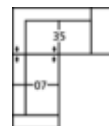

Dimensions are the same for reverse direction where applicable.

## POPULAR CONFIGURATIONS

Note: Always assemble configurations from right hand facing to left hand facing. Dimensions are shown as width x depth.

C1 3-Seat Sofa Sectional with Chaise

C2 5-Seat Corner Sectional  
100 x 98"

C9 5-Seat Corner Sectional with Chaise Lounge

CE 4-Seat Corner Sectional with Chaise Lounge

CX 6-Seat Corner Sectional  
127 x 98"

Specifications are correct at time of printing and are subject to change without notice.