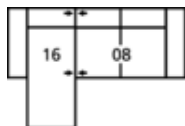

03 Loveseat  
71 x 39 x 33"  
182 x 100 x 84cm  
IA: 51" / 130cm

04 Ottoman  
39 x 28 x 18"  
100 x 72 x 47cm

08 RHF Loveseat  
07 LHF Loveseat  
62 x 39 x 33"  
157 x 100 x 84cm

13 RHF Sofa  
12 LHF Sofa  
88 x 39 x 33"  
225 x 100 x 84cm

15 RHF Chaise  
16 LHF Chaise  
37 x 62 x 33"  
93 x 157 x 84cm

35 RHF Corner Chaise  
36 LHF Corner Chaise  
91 x 39 x 33"  
231 x 100 x 84cm

40 RHF Sofa Split  
39 LHF Sofa Split  
99 x 39 x 33"  
251 x 100 x 84cm

Dimensions are the same for reverse direction where applicable.

## POPULAR CONFIGURATIONS

Note: Always assemble configurations from right hand facing to left hand facing. Dimensions are shown as width x depth.

C1 3-Seat Sofa Sectional with Chaise

C2 5-Seat Corner Sectional  
100 x 98"