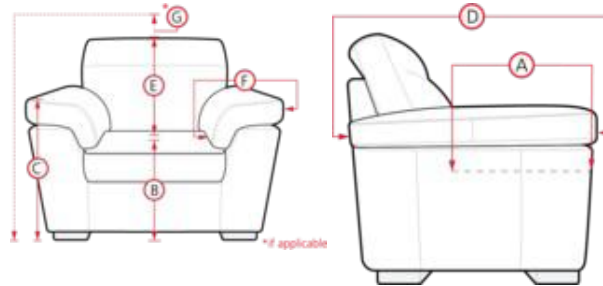

# 77631 ZURI

- A. Seat Depth: 23.0 in / 58.3 cm
- C. Arm Height: 24.0 in / 61.0 cm
- E. Seat Back Height: 16.7 in / 42.3 cm
- G. Headrest Extension: N/A

**PALLISER**  
My Home, My Style, My Way™

- B. Seat Height: 17.9 in / 45.5 cm
- D. Arm Depth: 38.6 in / 98.0 cm
- F. Width of Arm: 9.6 in / 24.5 cm

Measurements displayed here represent the standard for this series. Some pieces may vary.

01 Sofa  
98 x 39 x 33"  
249 x 100 x 84cm  
IA: 77" / 197cm

02 Chair  
45 x 39 x 33"  
114 x 100 x 84cm  
IA: 25" / 64cm

## POPULAR CONFIGURATIONS

Note: Always assemble configurations from right hand facing to left hand facing. Dimensions are shown as width x depth.

C1 3-Seat Sofa Sectional with Chaise

C2 5-Seat Corner Sectional  
100 x 98"