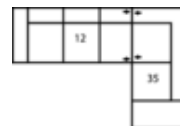

Dimensions are the same for reverse direction where applicable.

## POPULAR CONFIGURATIONS

Note: Always assemble configurations from right hand facing to left hand facing. Dimensions are shown as width x depth.

C1 3-Seat Sofa Sectional with Chaise

C2 5-Seat Corner Sectional  
100 x 98"

C9 5-Seat Corner Sectional with Chaise Lounge

CE 4-Seat Corner Sectional with Chaise Lounge

CX 6-Seat Corner Sectional  
127 x 98"

Specifications are correct at time of printing and are subject to change without notice.