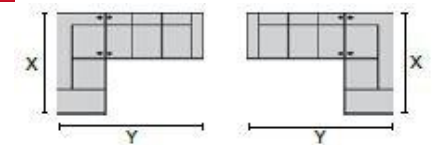

Dimensions are the same for reverse direction where applicable.

## POPULAR CONFIGURATIONS

Note: Always assemble configurations from right hand facing to left hand facing. Dimensions are shown as width x depth.

C1 3-Seat Sofa Sectional with Chaise

C2 5-Seat Corner Sectional  
100 x 98"

C9 5-Seat Corner Sectional with Chaise Lounge

CE 4-Seat Corner Sectional with Chaise Lounge

CX 6-Seat Corner Sectional  
127 x 98"

Specifications are correct at time of printing and are subject to change without notice.